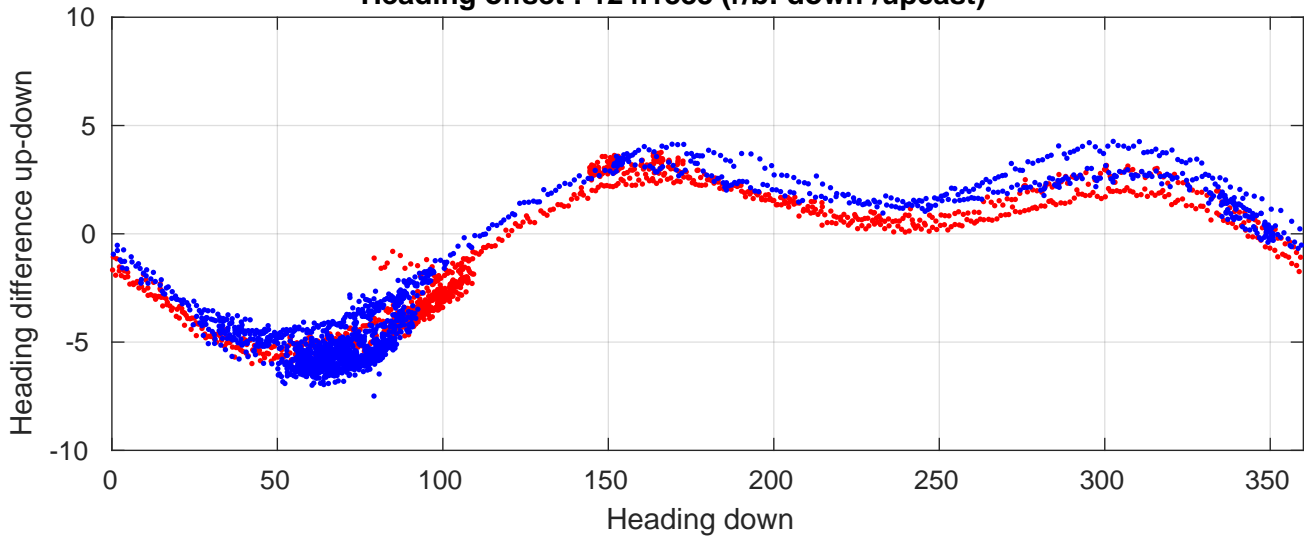

P06 station #34 (V2) Figure 6

Heading offset : 124.1883 (r/b: down-/upcast)

Pitch offset : 1.802

Roll offset : 0.18561