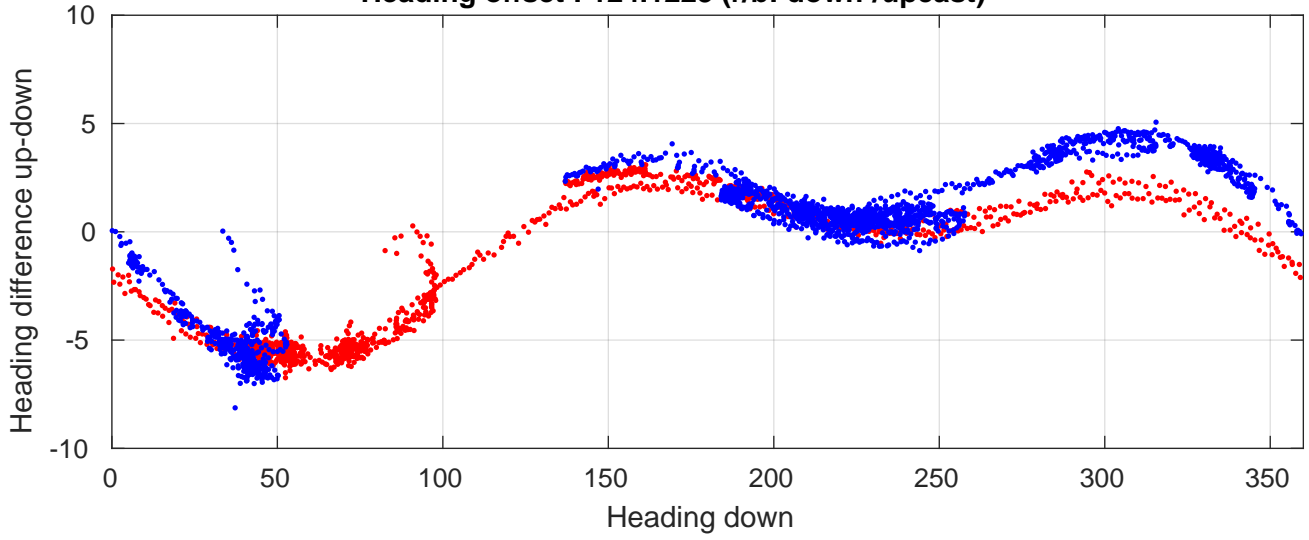

P06 station #35 (V2) Figure 6

Heading offset : 124.1223 (r/b: down-/upcast)

Pitch offset : 2.0033

Roll offset : 0.38396