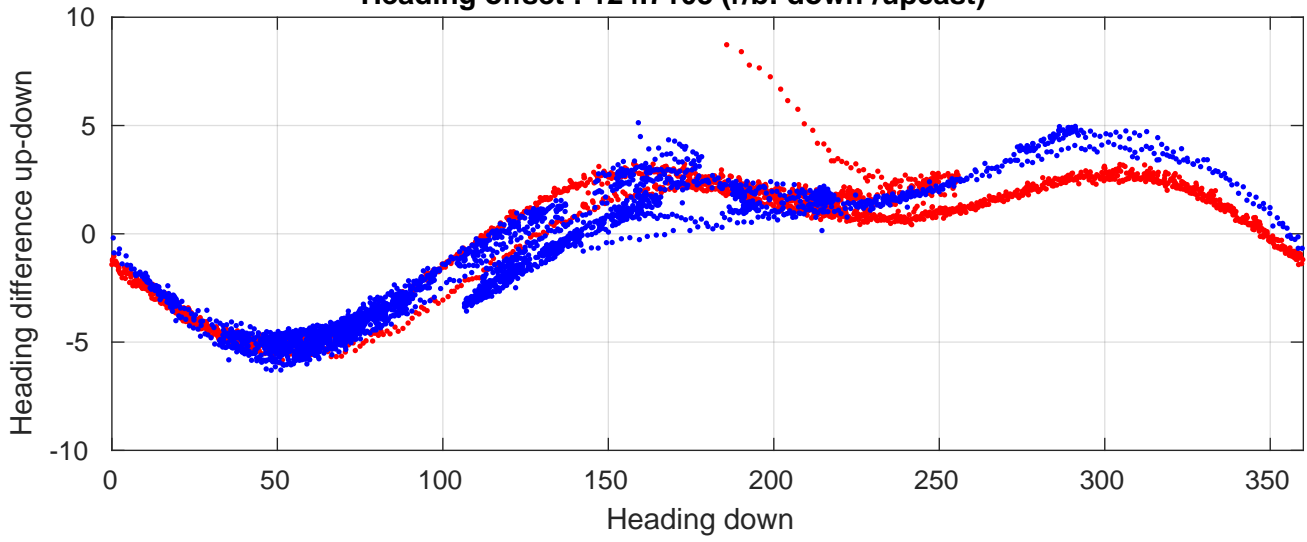

P06 station #37 (V2) Figure 6

Heading offset : 124.7103 (r/b: down-/upcast)

Pitch offset : 2.1425

Roll offset : 0.1049