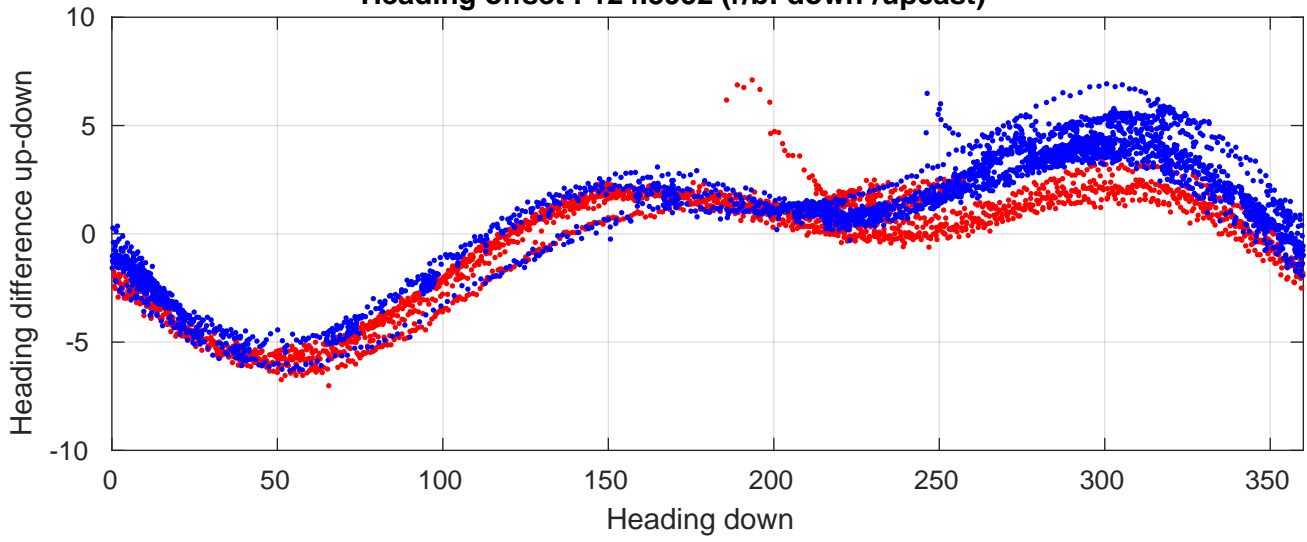

P06 station #38 (V2) Figure 6

Heading offset : 124.3952 (r/b: down-/upcast)

Pitch offset : 2.5365

Roll offset : 0.30595