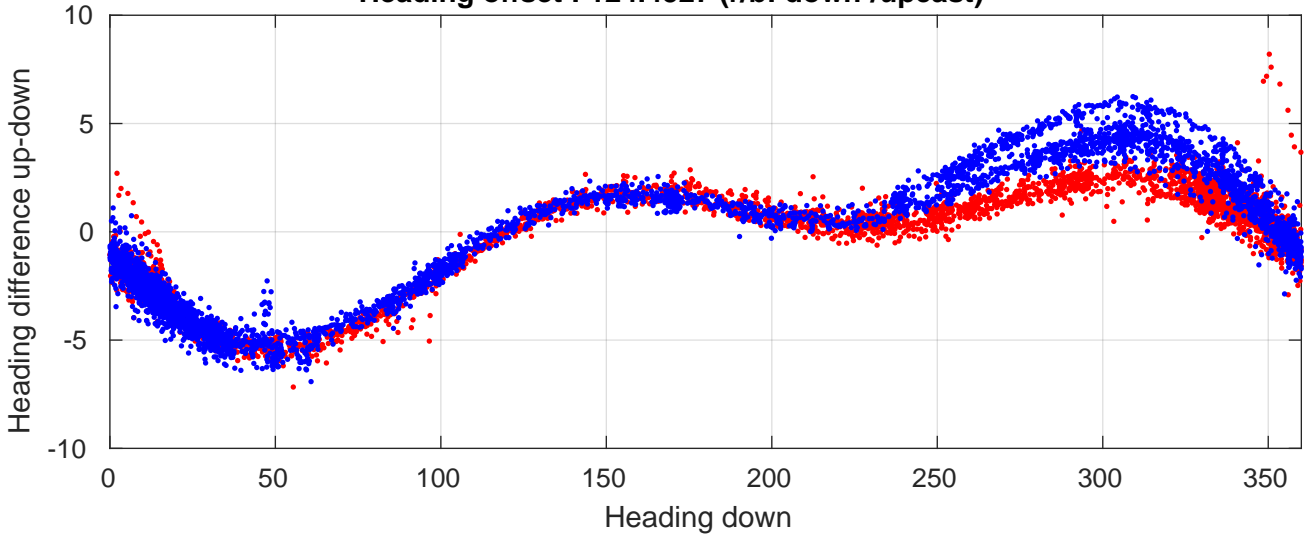

P06 station #42 (V2) Figure 6

Heading offset : 124.4527 (r/b: down-/upcast)

Pitch offset : 0.79469

Roll offset : -0.80926