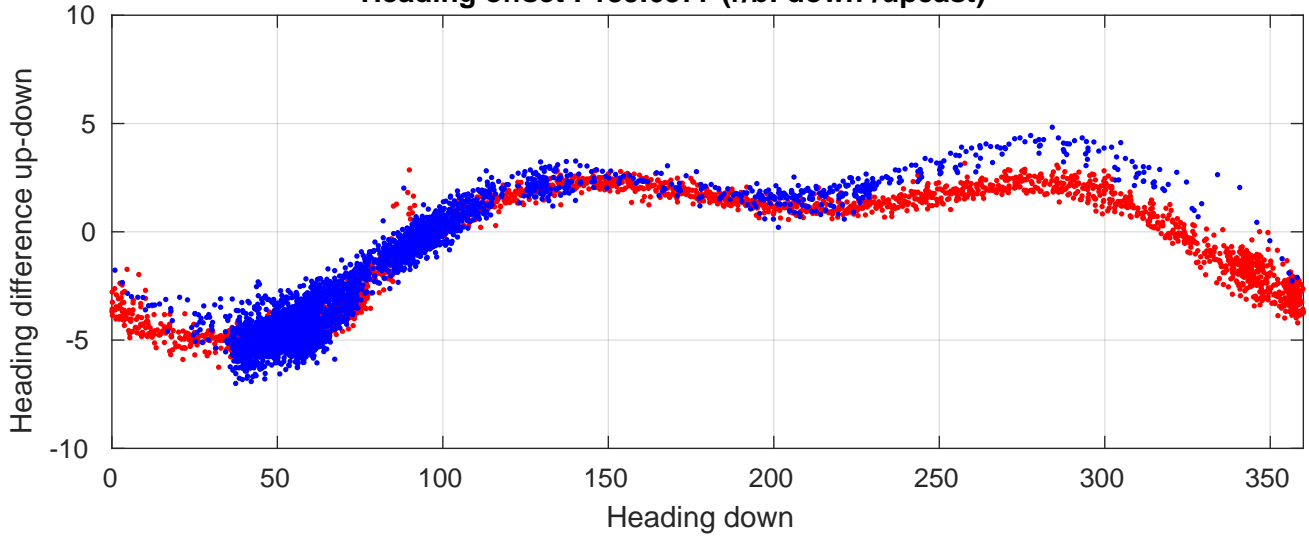

# P06 station #44 (V2) Figure 6

Heading offset : 139.6377 (r/b: down-/upcast)

Pitch offset : 0.42168

Roll offset : -0.40585