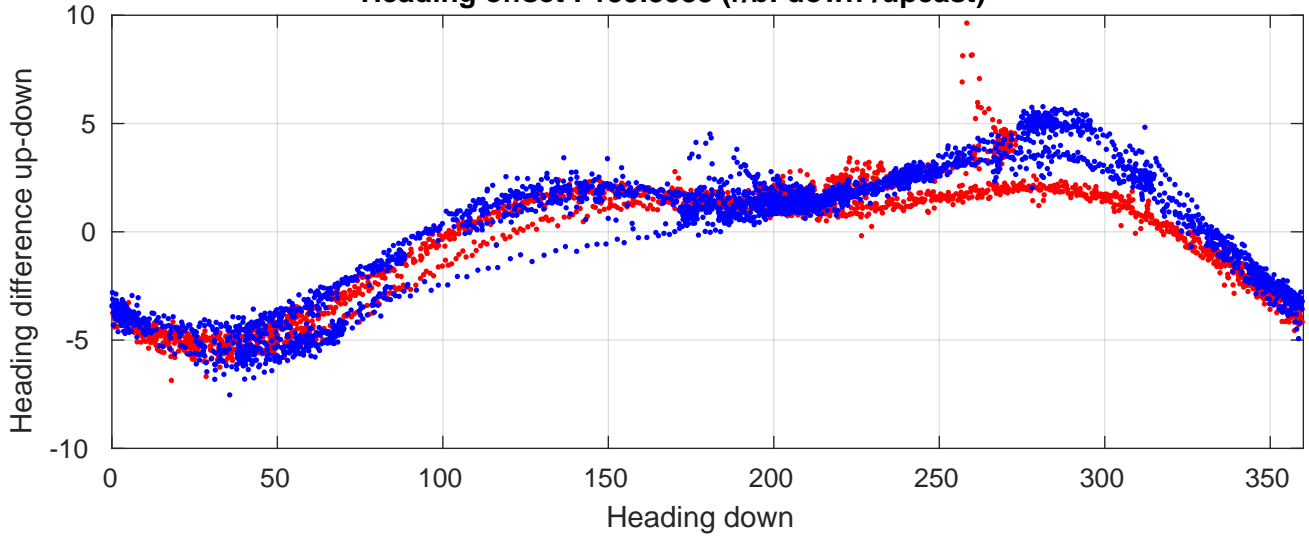

P06 station #47 (V2) Figure 6

Heading offset : 139.3588 (r/b: down-/upcast)

Pitch offset : 0.16588

Roll offset : -0.66719