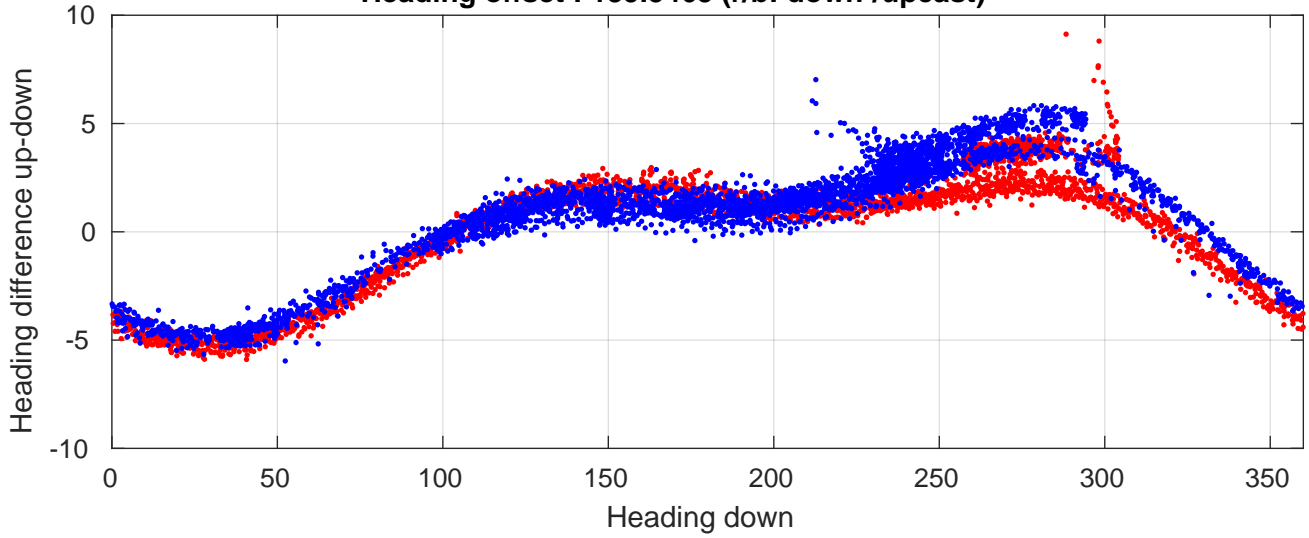

P06 station #52 (V2) Figure 6

Heading offset : 139.5465 (r/b: down-/upcast)

Pitch offset : 0.39476

Roll offset : -0.46541