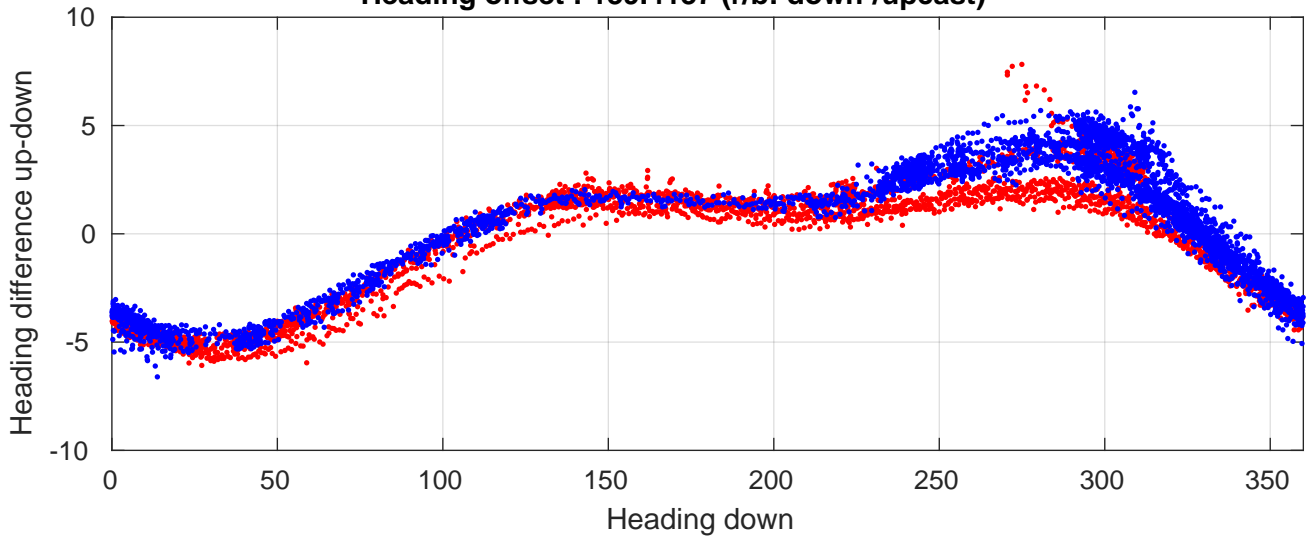

# P06 station #53 (V2) Figure 6

Heading offset : 139.4137 (r/b: down-/upcast)

Pitch offset : 0.041131

Roll offset : -0.55687