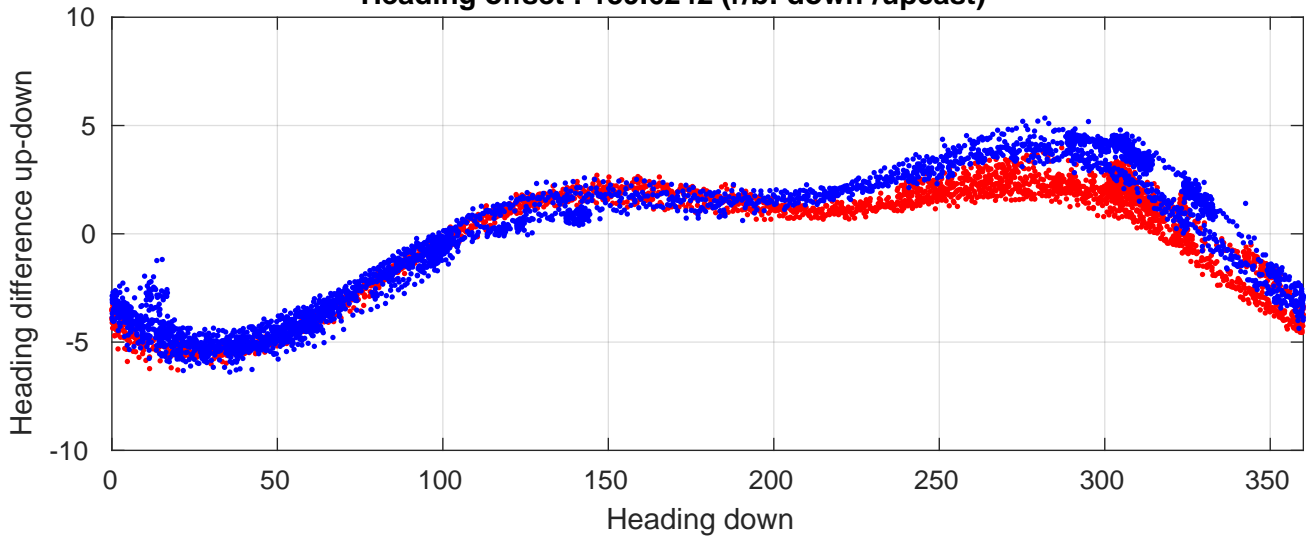

P06 station #58 (V2) Figure 6

Heading offset : 139.6242 (r/b: down-/upcast)

Pitch offset : 0.32552

Roll offset : -0.72959