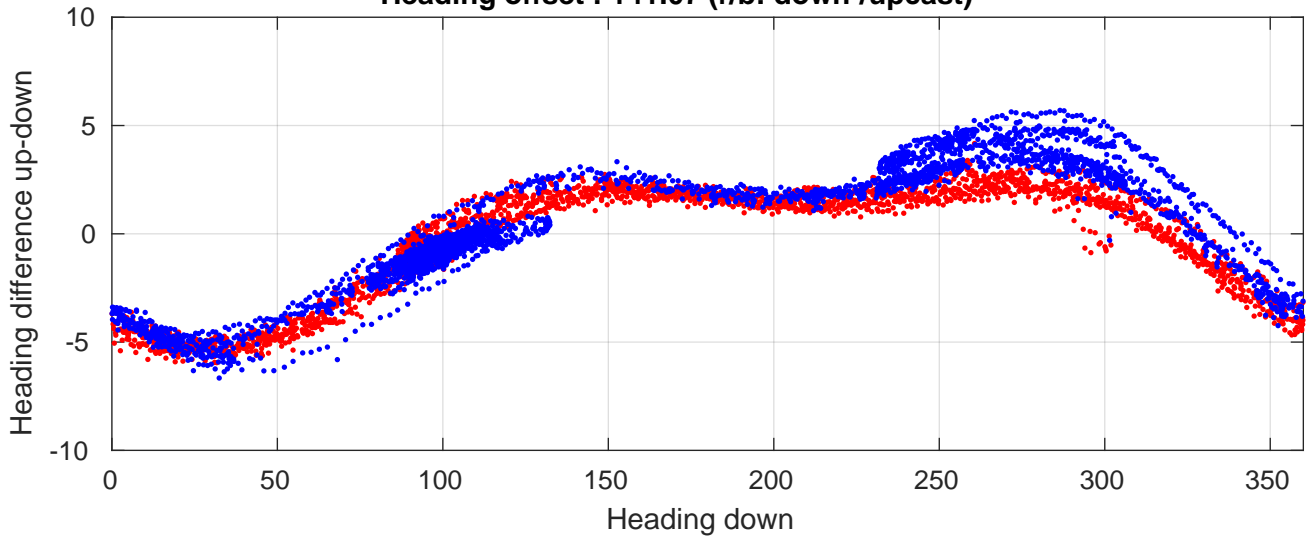

P06 station #65 (V2) Figure 6

Heading offset : 141.07 (r/b: down/upcast)

Pitch offset : -0.25137

Roll offset : -0.75744