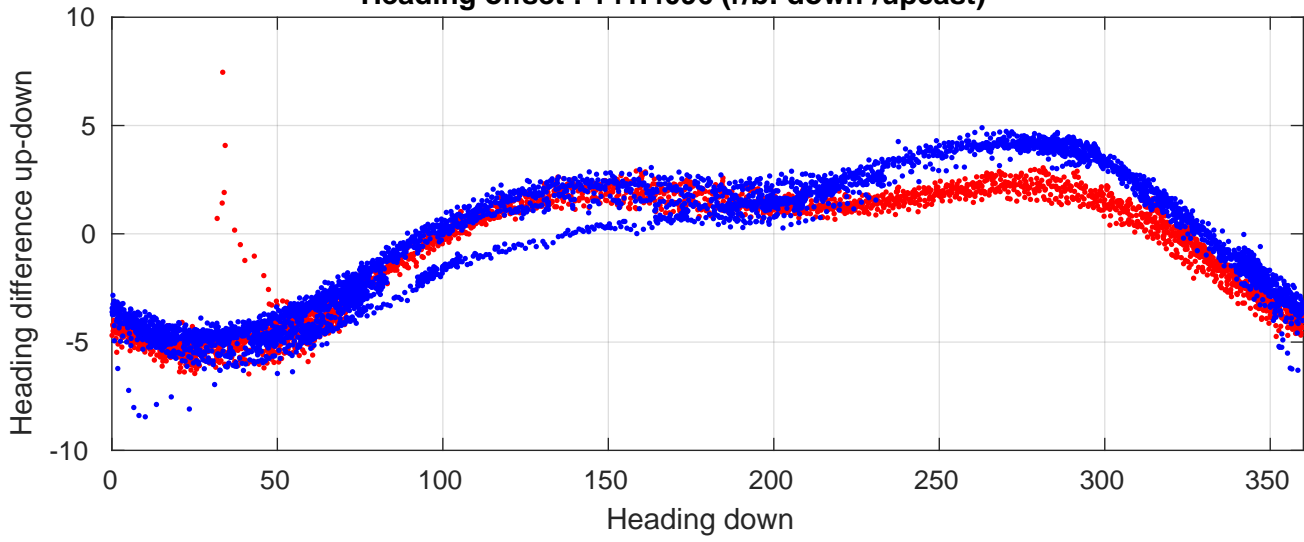

P06 station #72 (V2) Figure 6

Heading offset : 141.4096 (r/b: down-/upcast)

Pitch offset : 0.034894

Roll offset : -0.92017