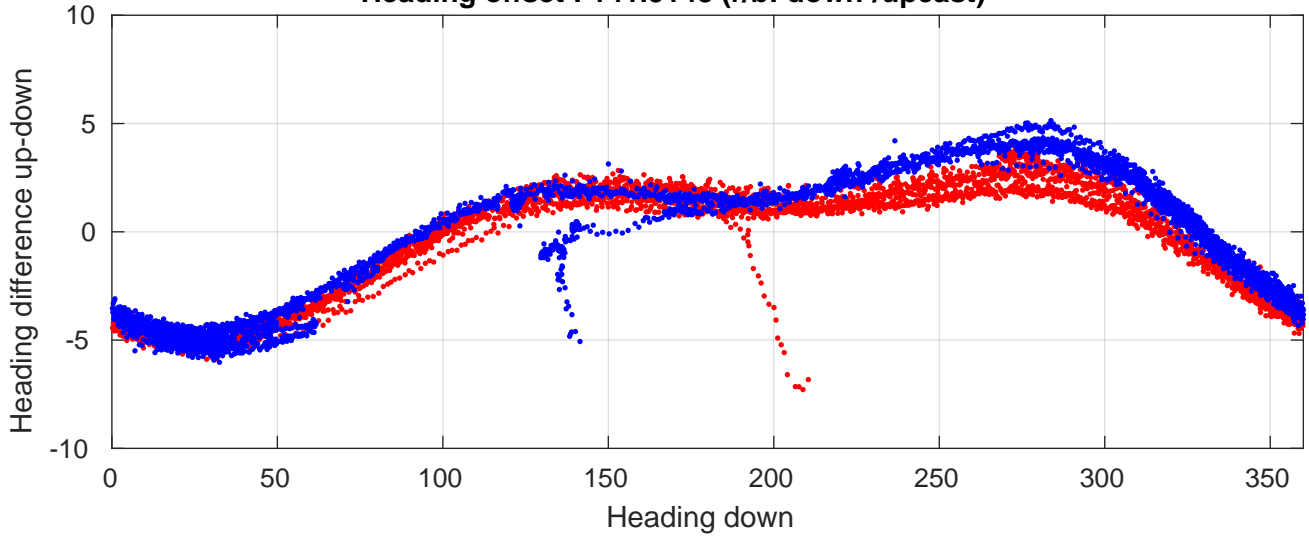

P06 station #74 (V2) Figure 6

Heading offset : 141.5148 (r/b: down-/upcast)

Pitch offset : -0.33424

Roll offset : -0.9557