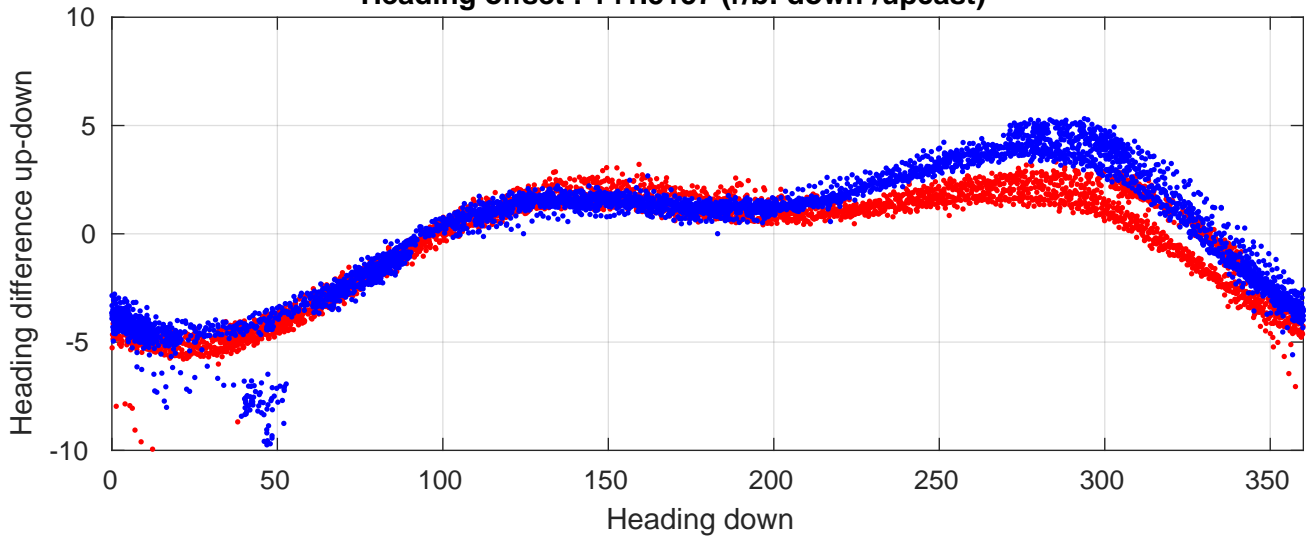

P06 station #75 (V2) Figure 6

Heading offset : 141.5157 (r/b: down-/upcast)

Pitch offset : -0.12124

Roll offset : -0.92599