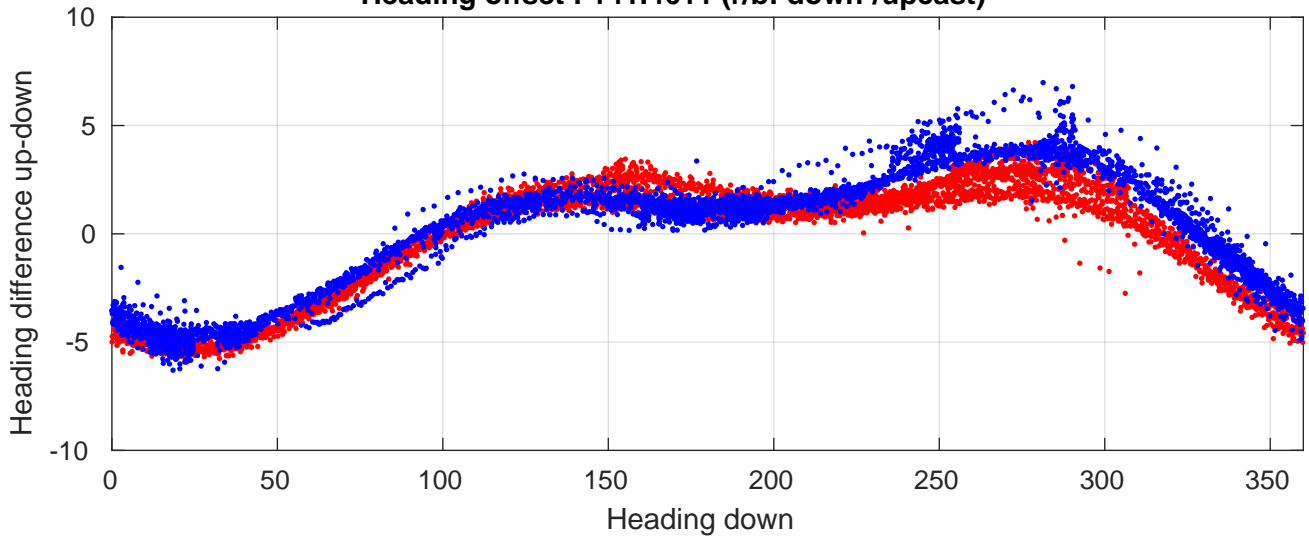

P06 station #76 (V2) Figure 6

Heading offset : 141.4611 (r/b: down-/upcast)

Pitch offset : -0.2429

Roll offset : -0.95905