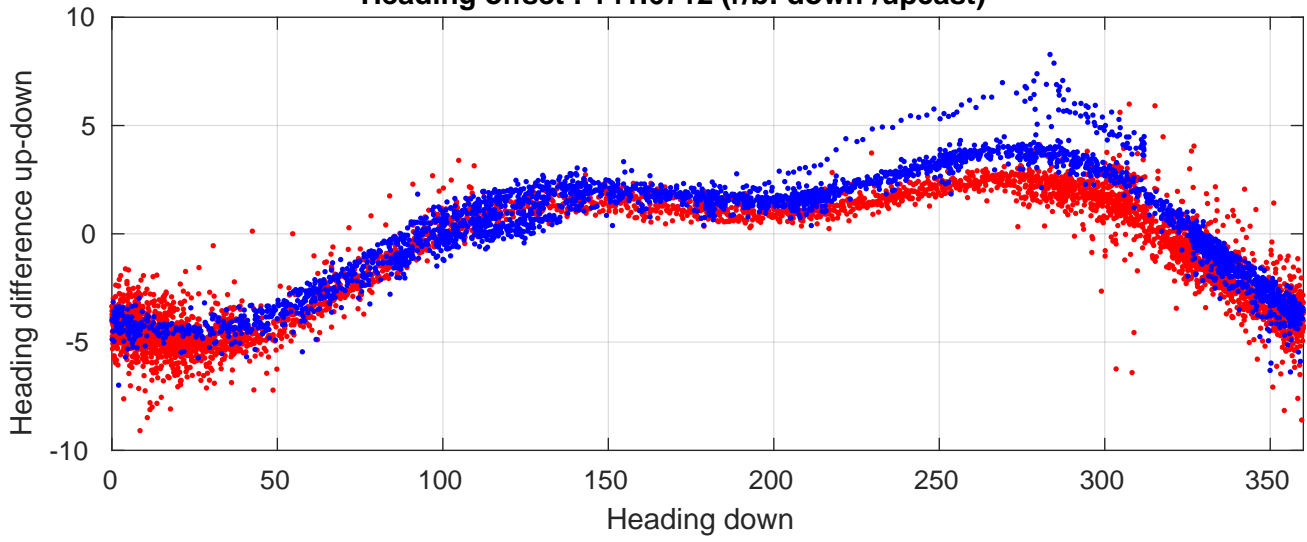

# P06 station #77 (V2) Figure 6

Heading offset : 141.6712 (r/b: down-/upcast)

Pitch offset : -0.031762

Roll offset : -0.9441