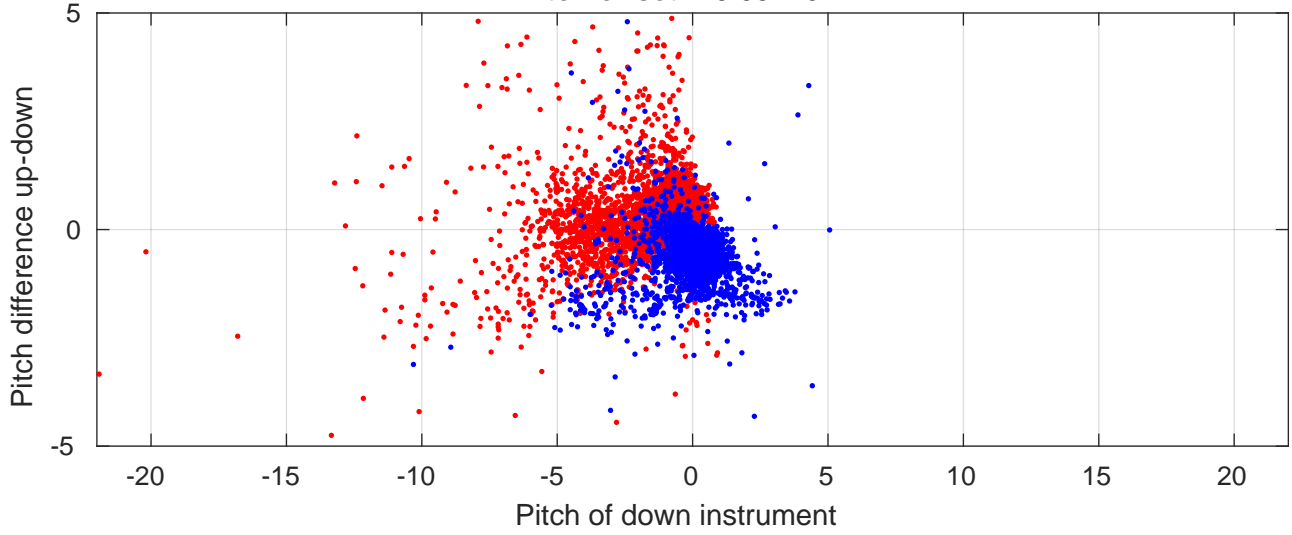

# P06 station #77 (V2) Figure 6

Heading offset : 141.6712 (r/b: down-/upcast)

Pitch offset : -0.031762

Roll offset : -0.9441