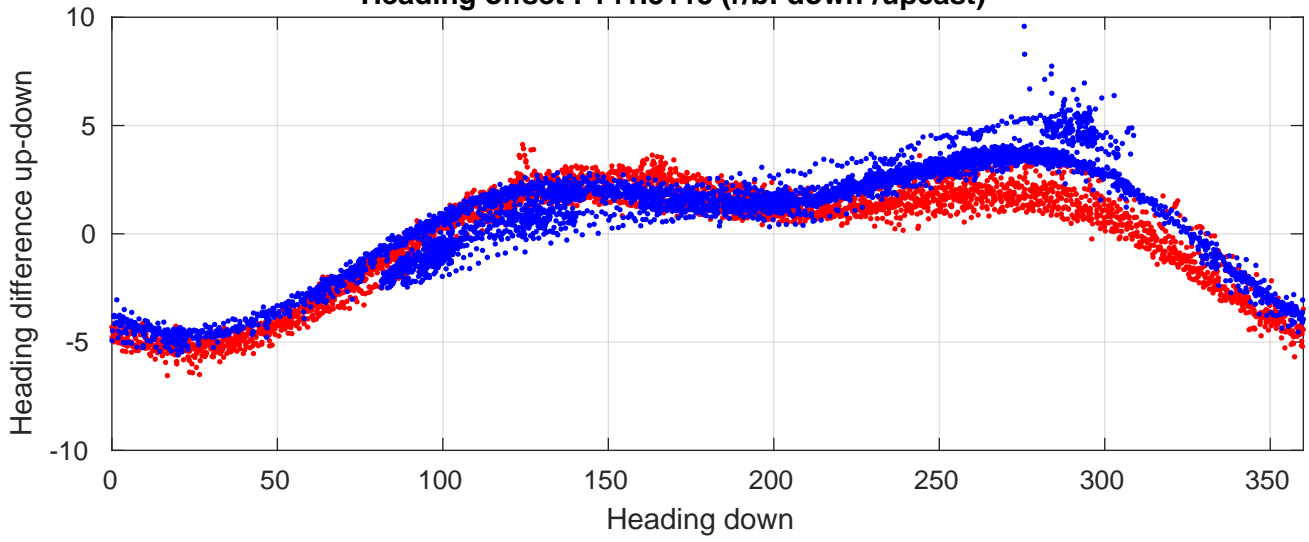

P06 station #78 (V2) Figure 6

Heading offset : 141.5115 (r/b: down-/upcast)

Pitch offset : -0.93263

Roll offset : -0.99967