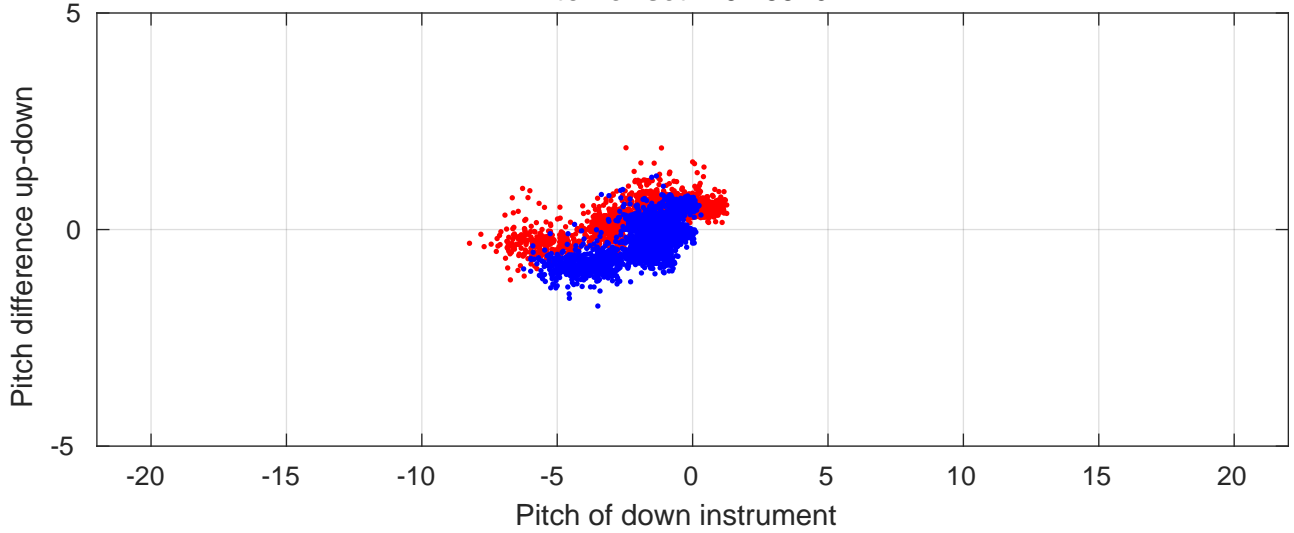

P06 station #82 (V2) Figure 6

Heading offset : 141.8048 (r/b: down-/upcast)

Pitch offset : -0.28376

Roll offset : -0.80721