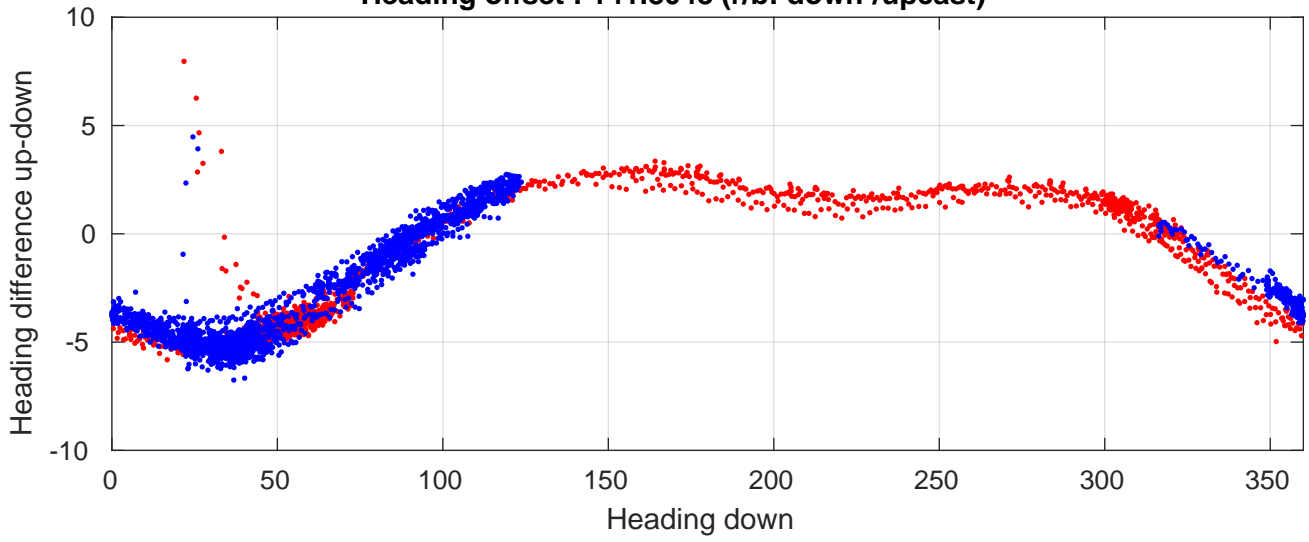

P06 station #82 (V2) Figure 6

Heading offset : 141.8048 (r/b: down-/upcast)

Pitch offset : -0.28376

Roll offset : -0.80721