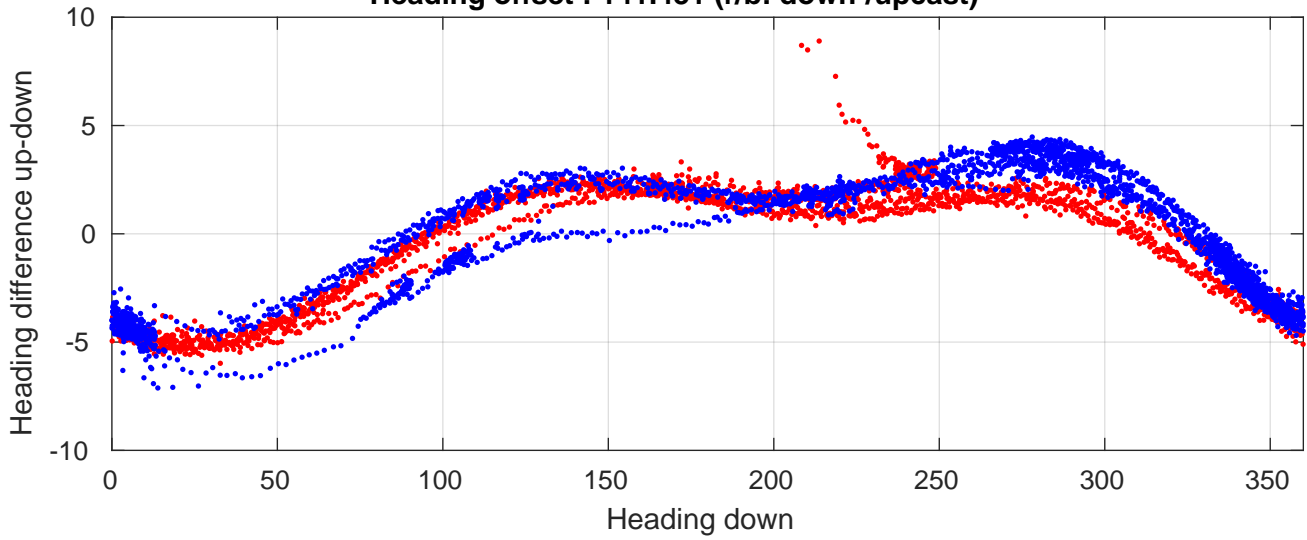

# P06 station #83 (V2) Figure 6

Heading offset : 141.431 (r/b: down-/upcast)

Pitch offset : -0.52302

Roll offset : -0.97185