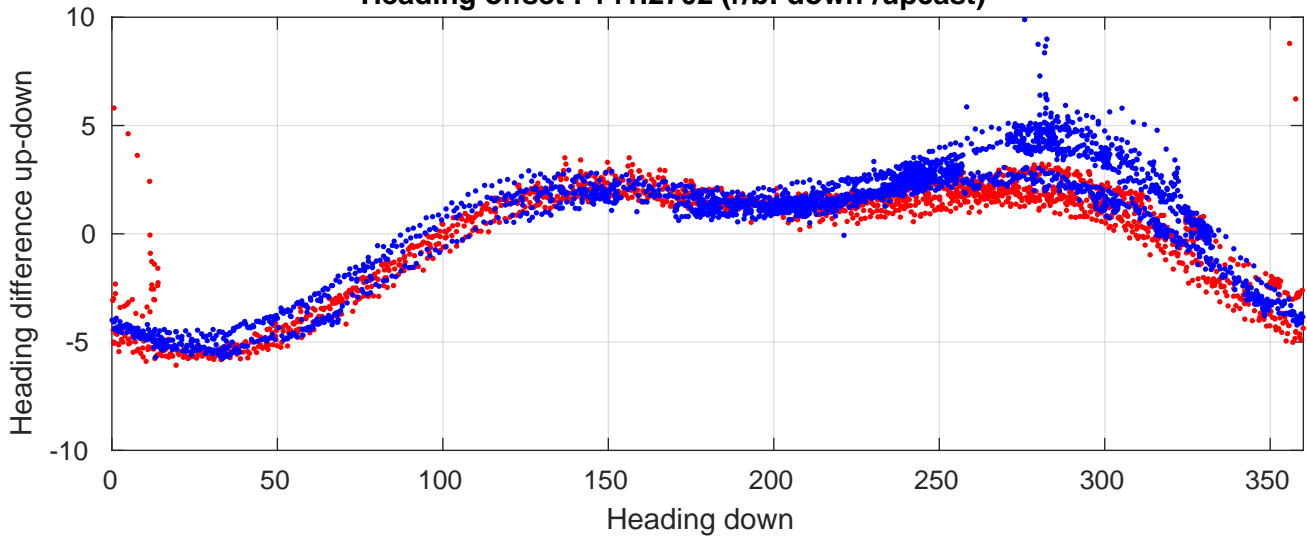

# P06 station #88 (V2) Figure 6

Heading offset : 141.2702 (r/b: down-/upcast)

Pitch offset : -0.48708

Roll offset : -0.96613