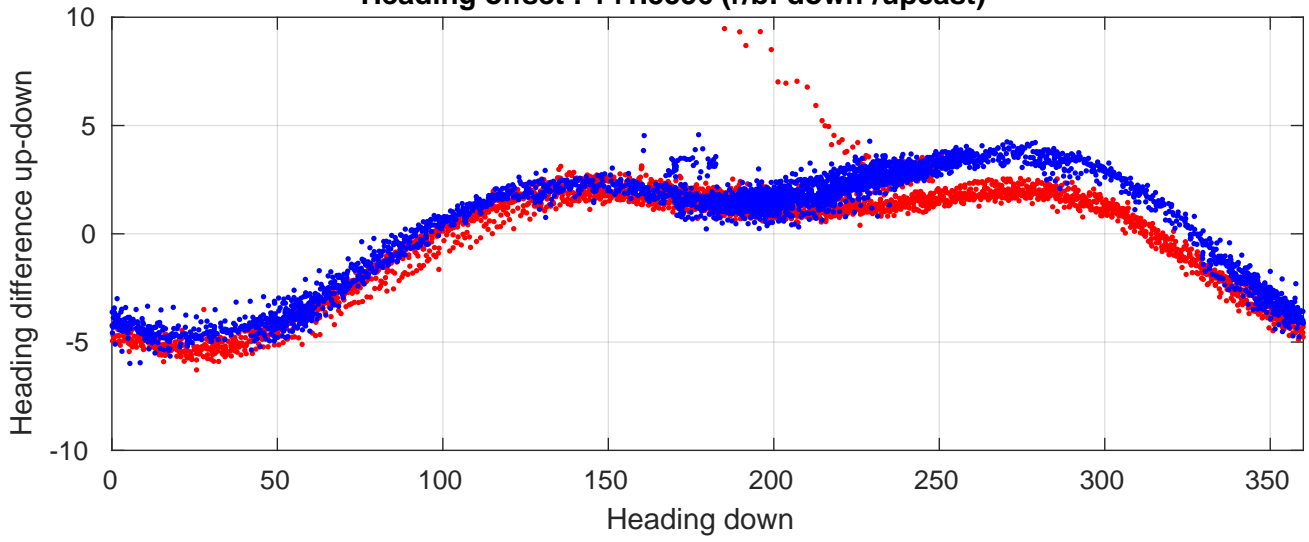

P06 station #89 (V2) Figure 6

Heading offset : 141.5556 (r/b: down-/upcast)

Pitch offset : -0.48471

Roll offset : -0.98374