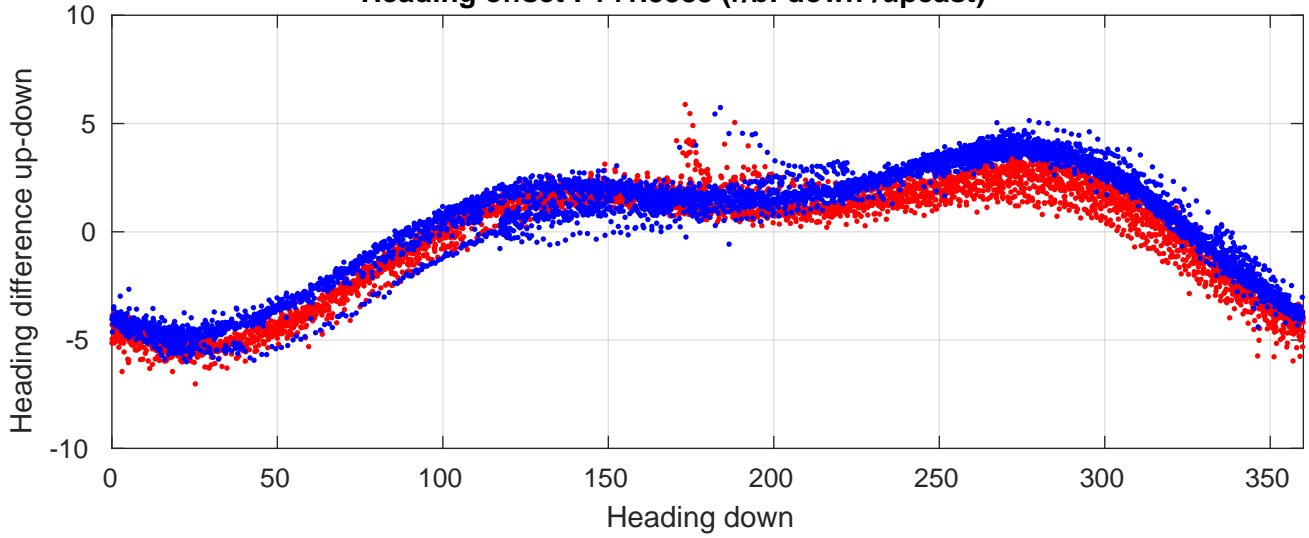

P06 station #91 (V2) Figure 6

Heading offset : 141.5585 (r/b: down-/upcast)

Pitch offset : -0.80485

Roll offset : -1.0158