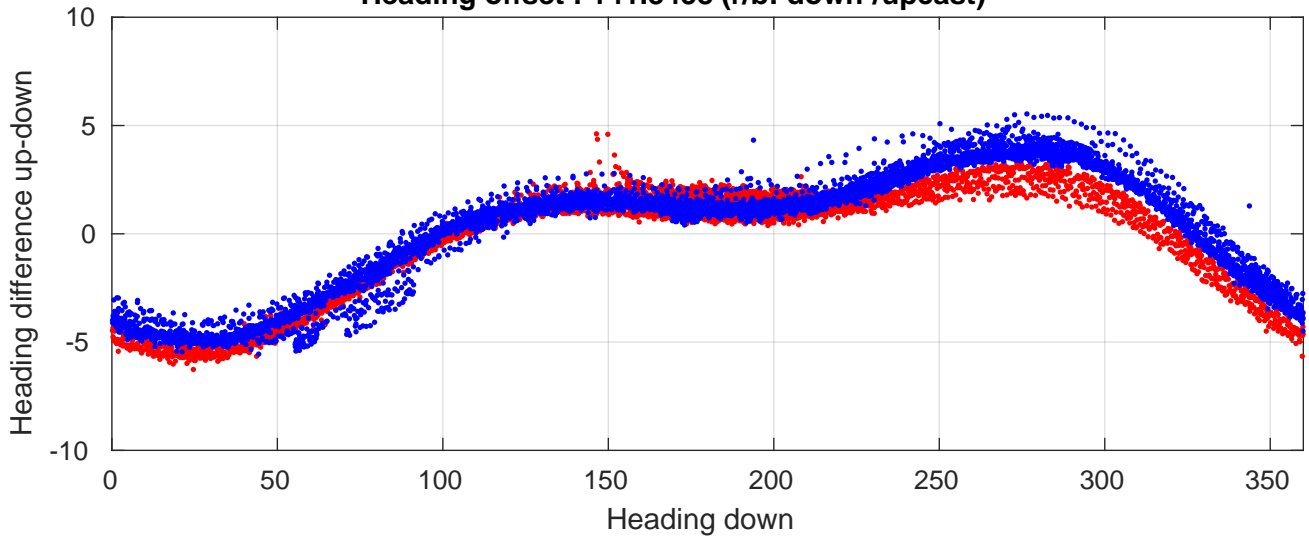

P06 station #94 (V2) Figure 6

Heading offset : 141.3458 (r/b: down-/upcast)

Pitch offset : -0.8589

Roll offset : -0.98778