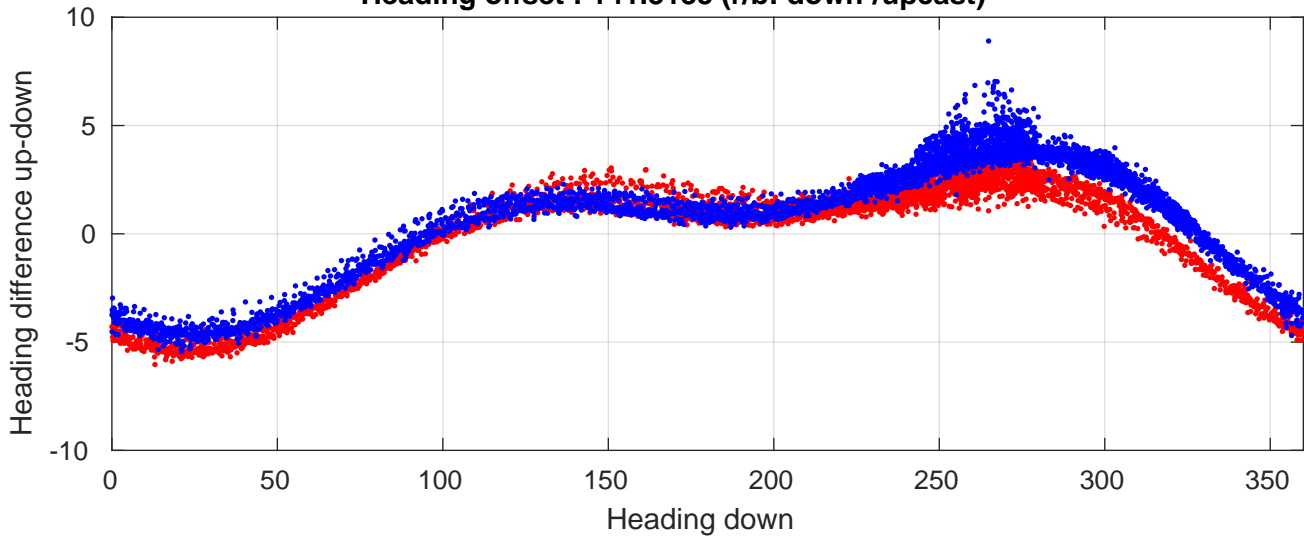

# P06 station #96 (V2) Figure 6

Heading offset : 141.3135 (r/b: down-/upcast)

Pitch offset : -0.6555

Roll offset : -0.93287