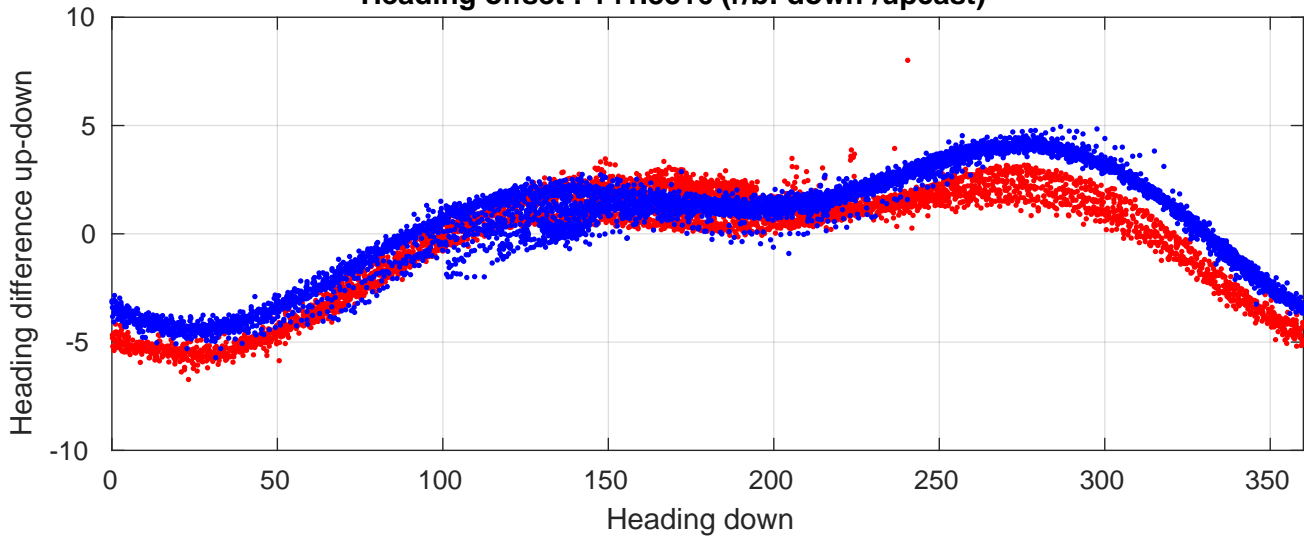

P06 station #97 (V2) Figure 6

Heading offset : 141.3816 (r/b: down-/upcast)

Pitch offset : -0.55467

Roll offset : -0.84761