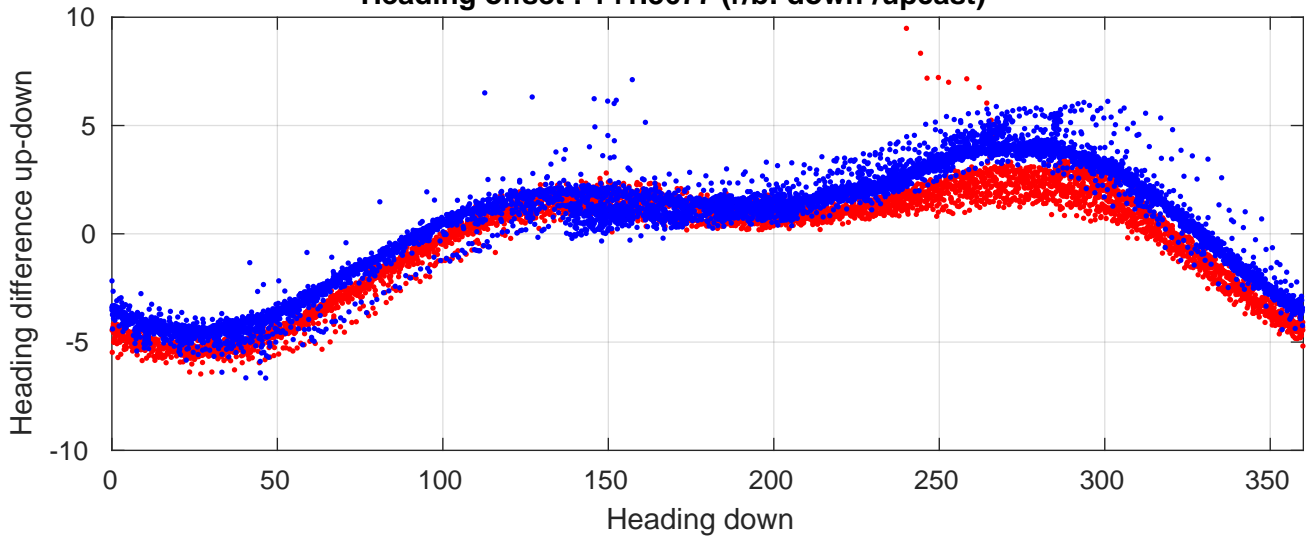

P06 station #98 (V2) Figure 6

Heading offset : 141.3677 (r/b: down-/upcast)

Pitch offset : -0.75482

Roll offset : -0.78431