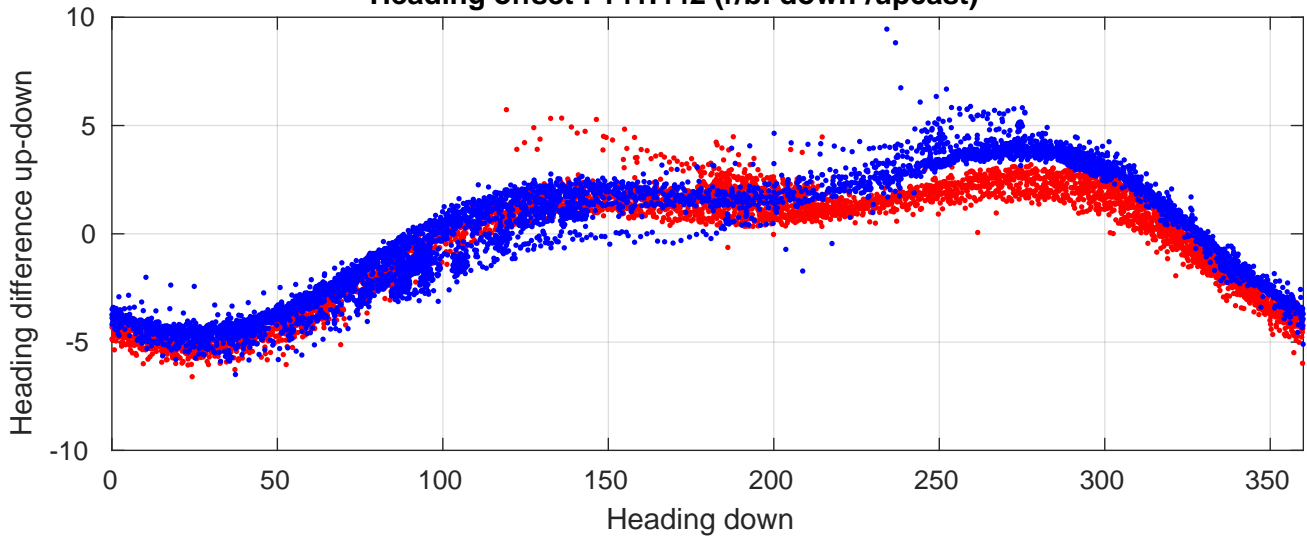

P06 station #100 (V2) Figure 6

Heading offset : 141.442 (r/b: down-/upcast)

Pitch offset : -0.49103

Roll offset : -0.95255