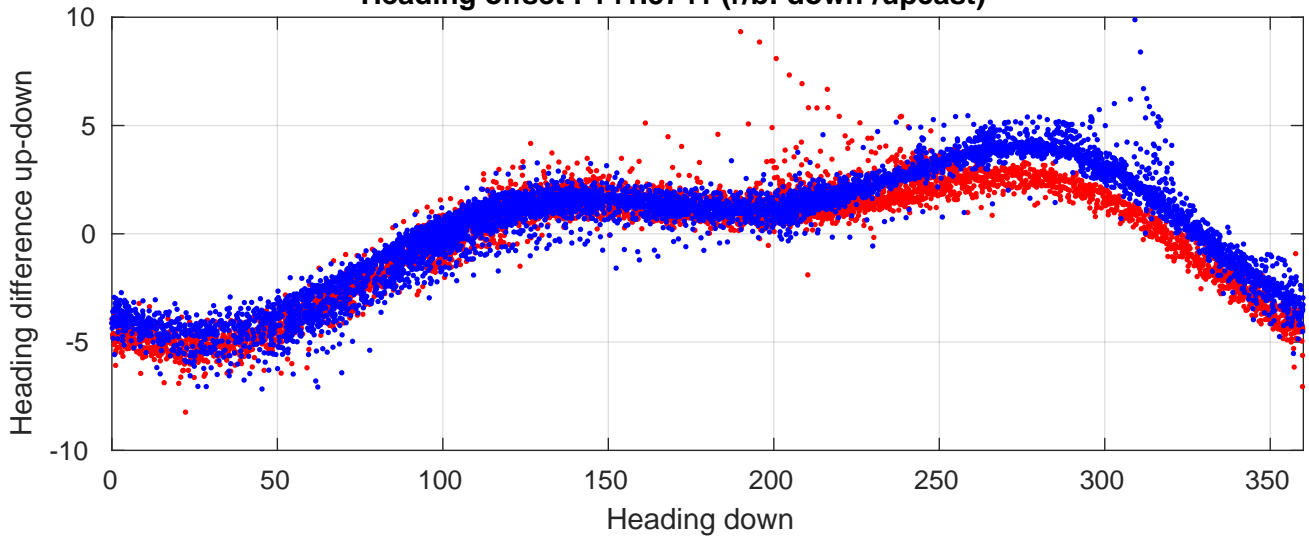

P06 station #102 (V2) Figure 6

Heading offset : 141.5741 (r/b: down-/upcast)

Pitch offset : -0.98494

Roll offset : -0.77197