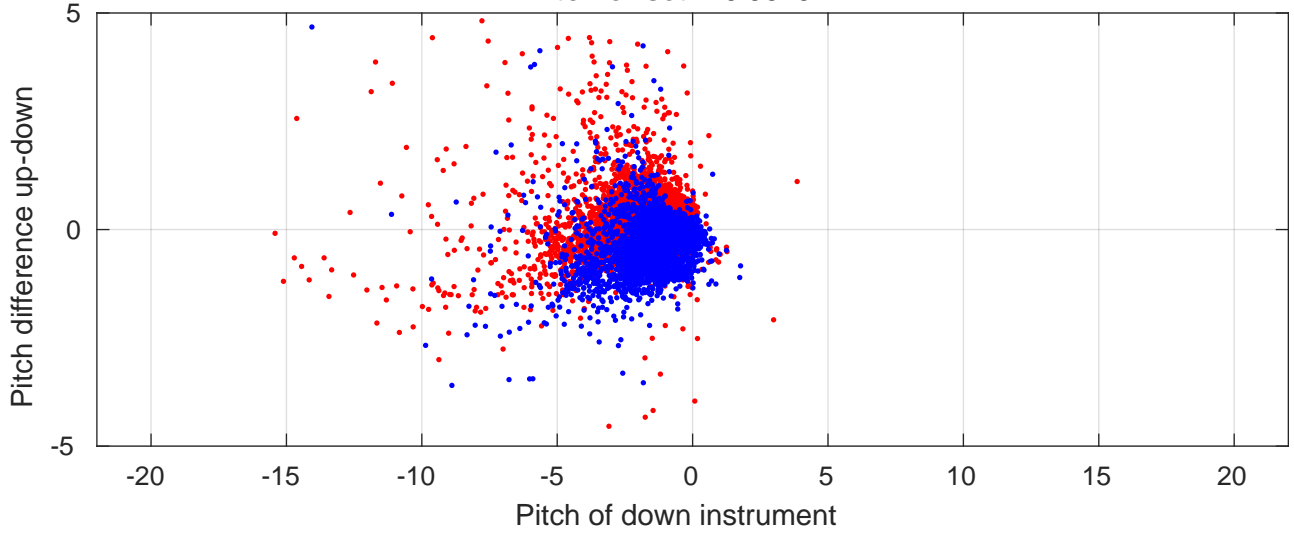

P06 station #102 (V2) Figure 6

Heading offset : 141.5741 (r/b: down-/upcast)

Pitch offset : -0.98494

Roll offset : -0.77197