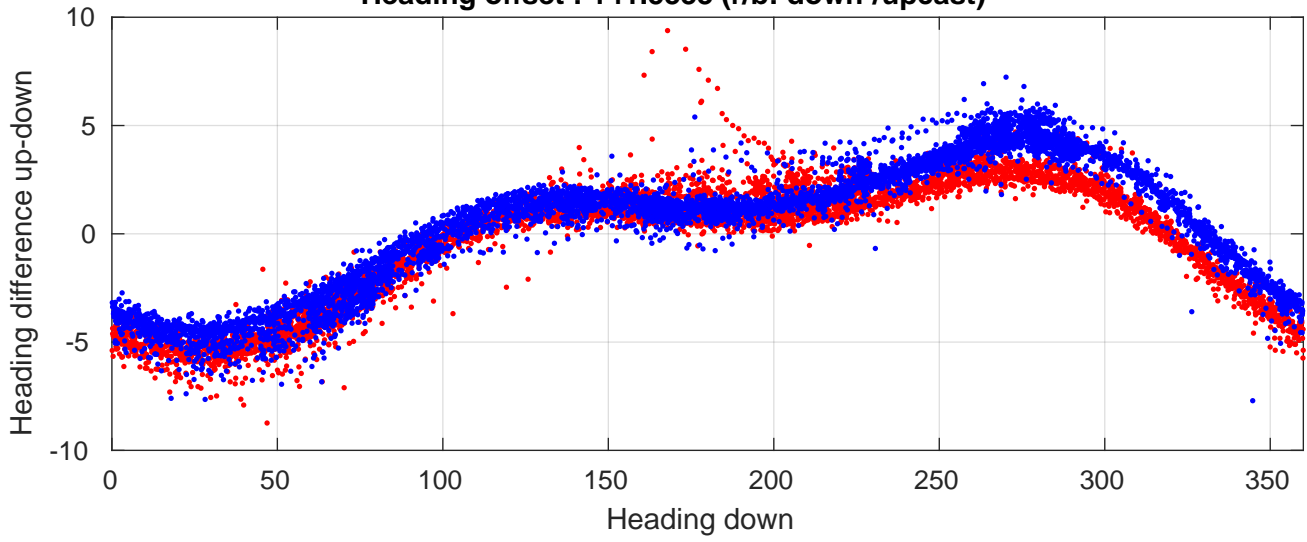

P06 station #103 (V2) Figure 6

Heading offset : 141.5333 (r/b: down-/upcast)

Pitch offset : -0.85452

Roll offset : -0.78243