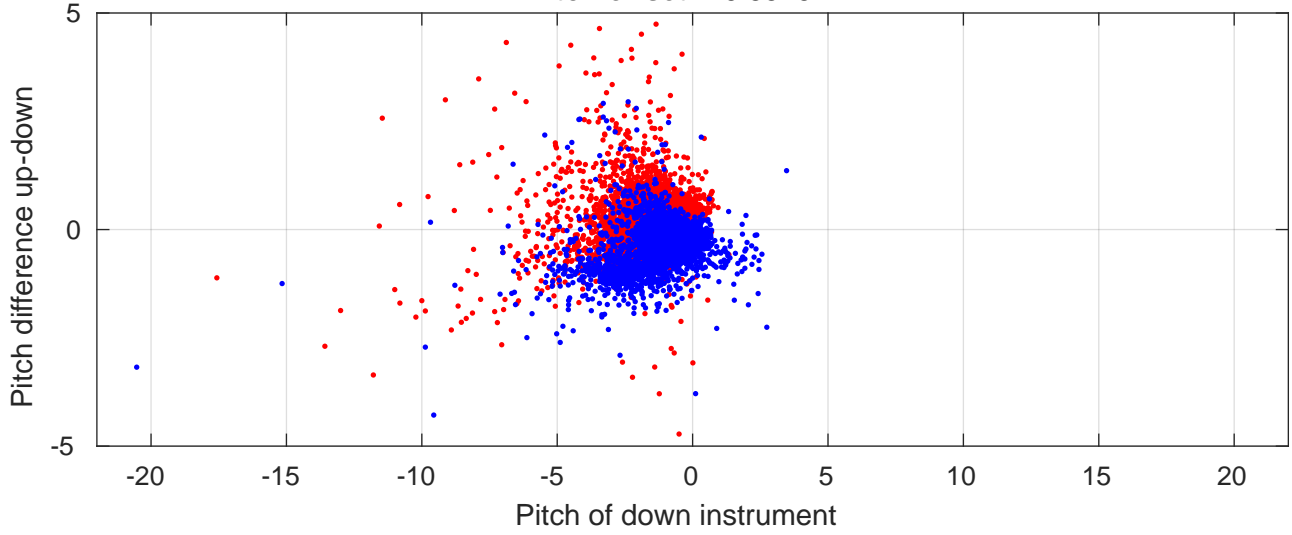

P06 station #103 (V2) Figure 6

Heading offset : 141.5333 (r/b: down-/upcast)

Pitch offset : -0.85452

Roll offset : -0.78243