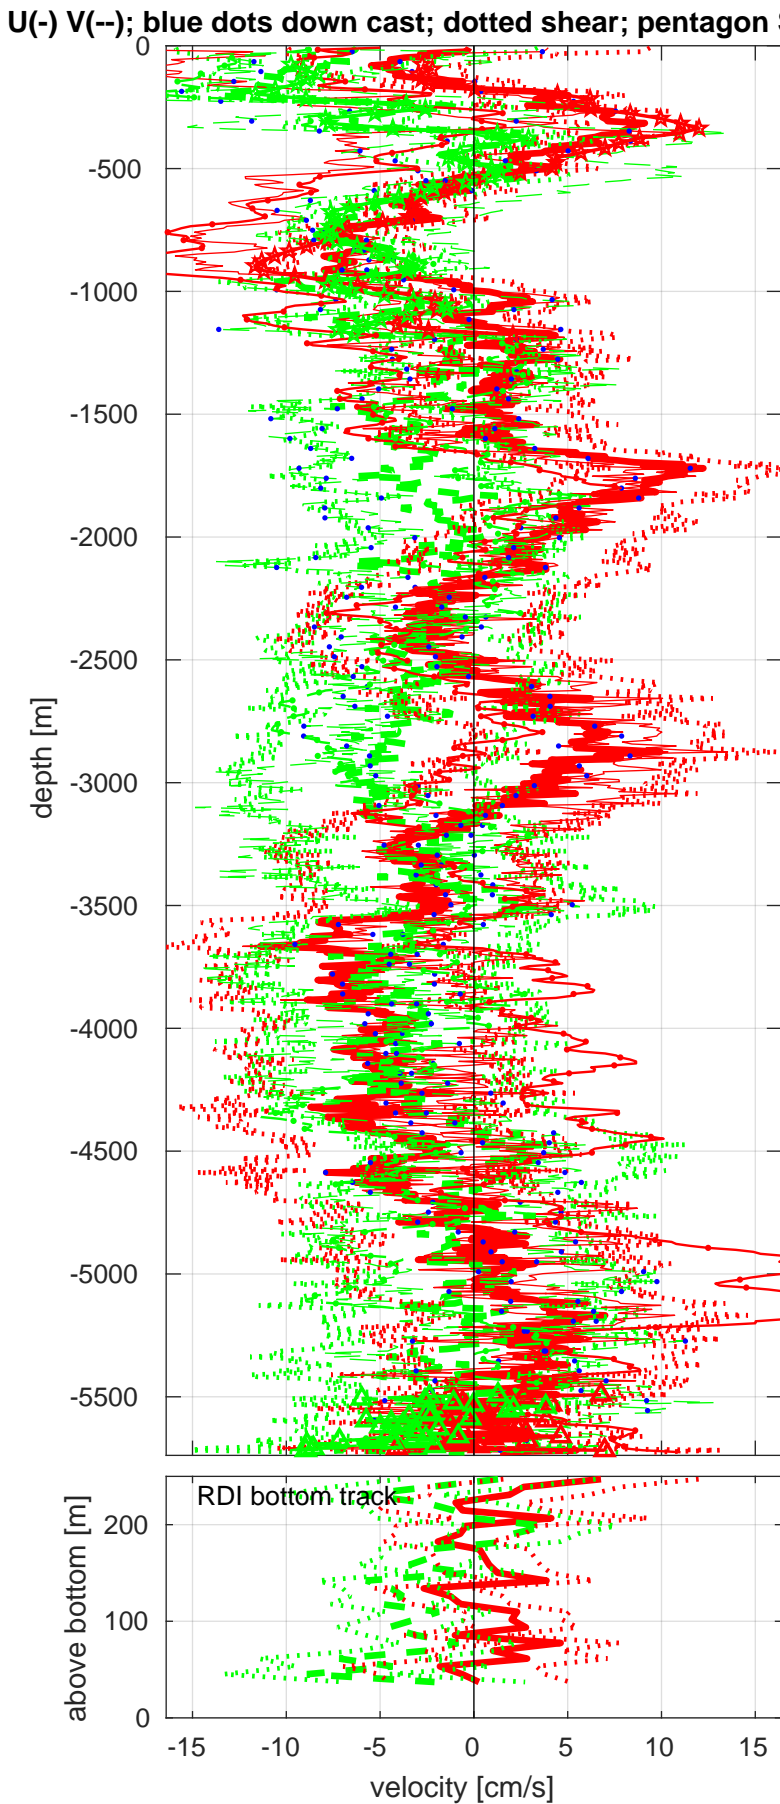

Station : P06 station #104 (V2) Figure 1

Start: 32°S 30.0432' 172°W 25.2096'
 30-Jul-2017 08:42:10
 End: 32°S 30.0144' 172°W 25.1328'
 30-Jul-2017 13:11:15
 u-mean: -0 [cm/s] v-mean -3 [cm/s]
 binsize do: 8 [m] binsize up: 8 [m]
 mag. deviation 18.2
 wdiff: 0.2 pglim: 0 elim 0.5
 bar:1.0 bot:1.0 sad:1.0
 weightmin 0.1 weightpower: 1.0
 max depth: 5730 [m] bottom: 5738 [m]