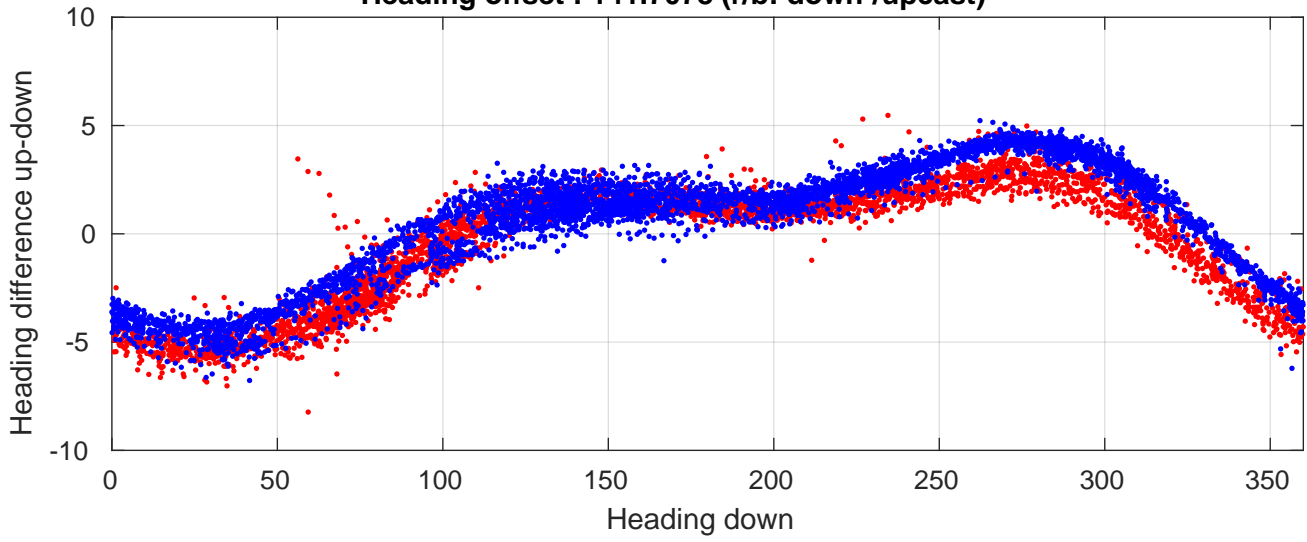

P06 station #106 (V2) Figure 6

Heading offset : 141.7078 (r/b: down-/upcast)

Pitch offset : -0.75923

Roll offset : -0.77983