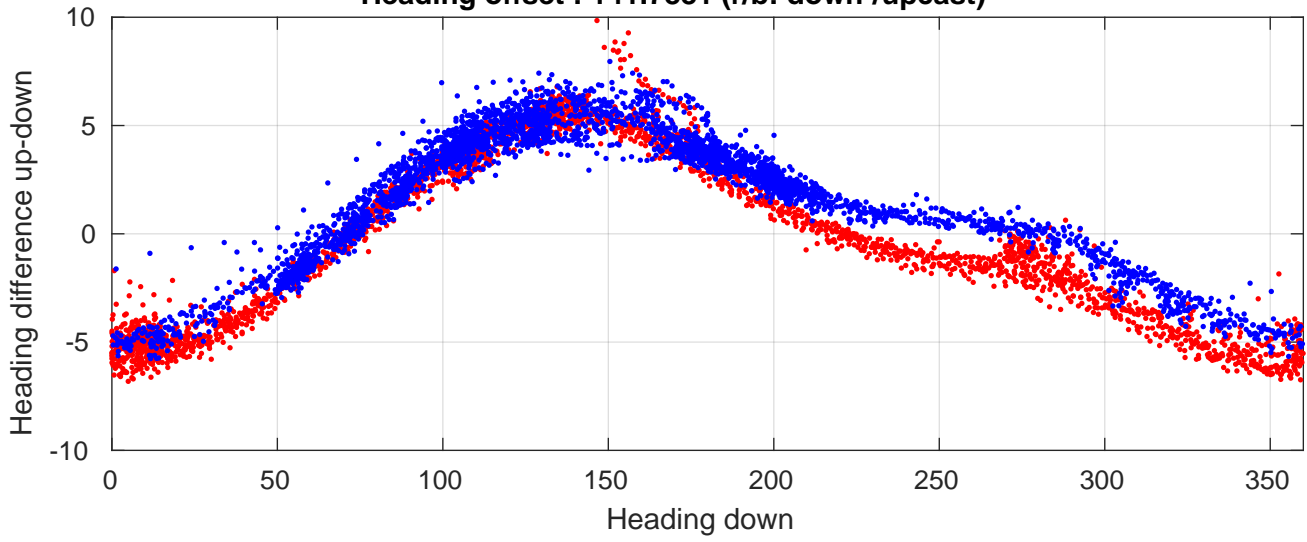

# P06 station #107 (V2) Figure 6

Heading offset : 141.7881 (r/b: down-/upcast)

Pitch offset : -0.34811

Roll offset : -0.83924