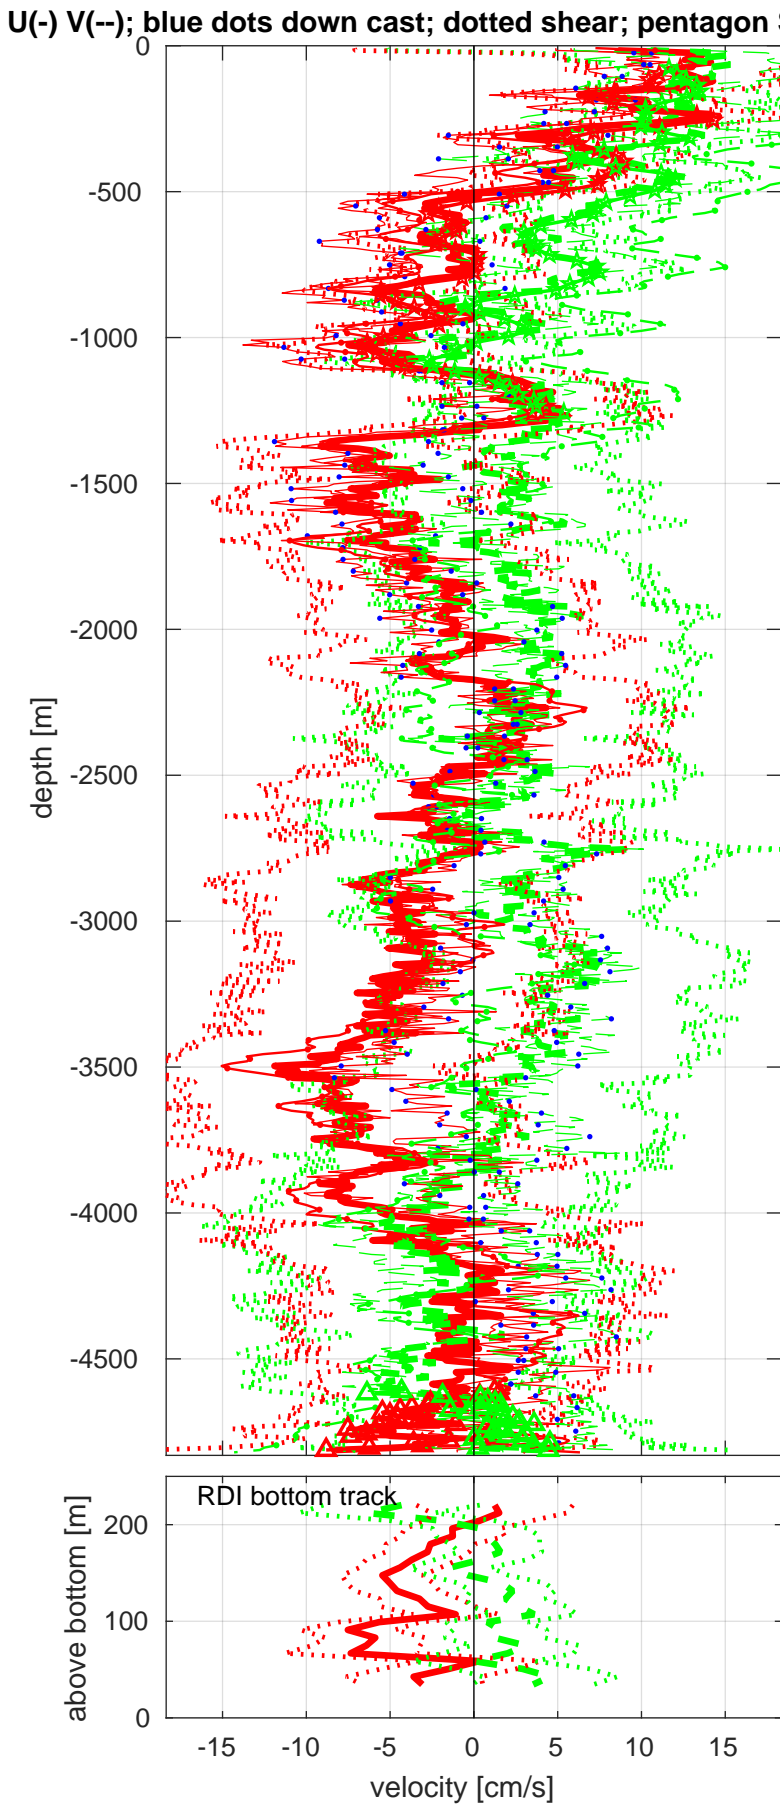

Station : P06 station #108 (V2) Figure 1

Start: 32°S 29.9916' 171°W 35.3832'
 31-Jul-2017 09:03:05
 End: 32°S 29.9868' 171°W 35.3736'
 31-Jul-2017 12:45:18
 u-mean: -2 [cm/s] v-mean 3 [cm/s]
 binsize do: 8 [m] binsize up: 8 [m]
 mag. deviation 18.3
 wdiff: 0.2 pglim: 0 elim 0.5
 bar:1.0 bot:1.0 sad:1.0
 weightmin 0.1 weightpower: 1.0
 max depth: 4822 [m] bottom: 4831 [m]