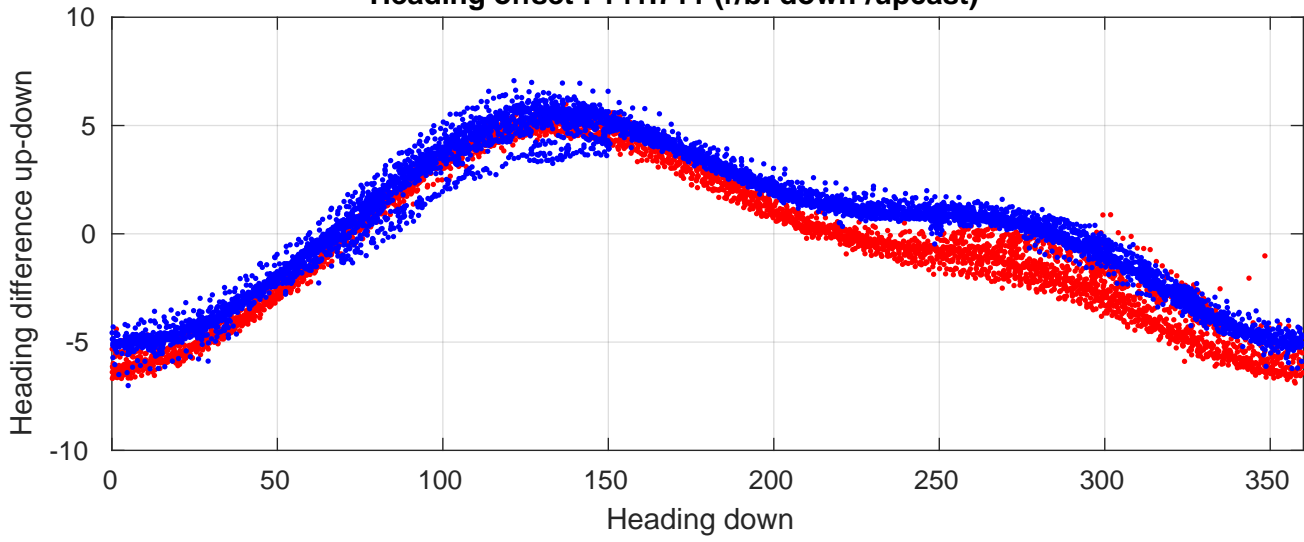

# P06 station #112 (V2) Figure 6

Heading offset : 141.711 (r/b: down-/upcast)

Pitch offset : -0.47725

Roll offset : -0.86778