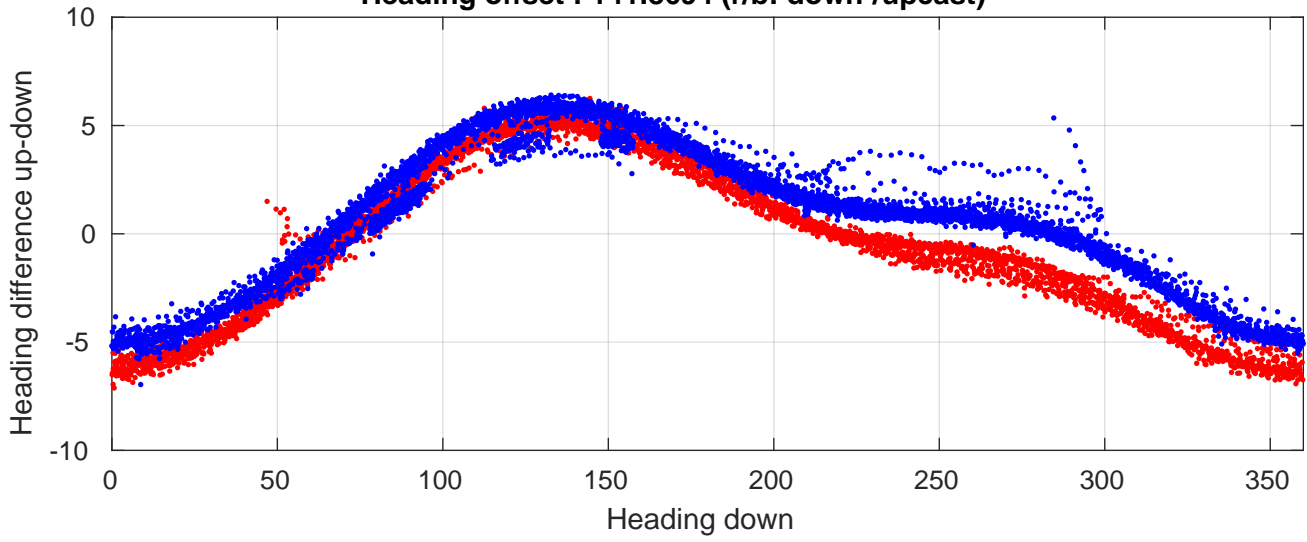

P06 station #114 (V2) Figure 6

Heading offset : 141.8694 (r/b: down-/upcast)

Pitch offset : -0.44169

Roll offset : -0.85913