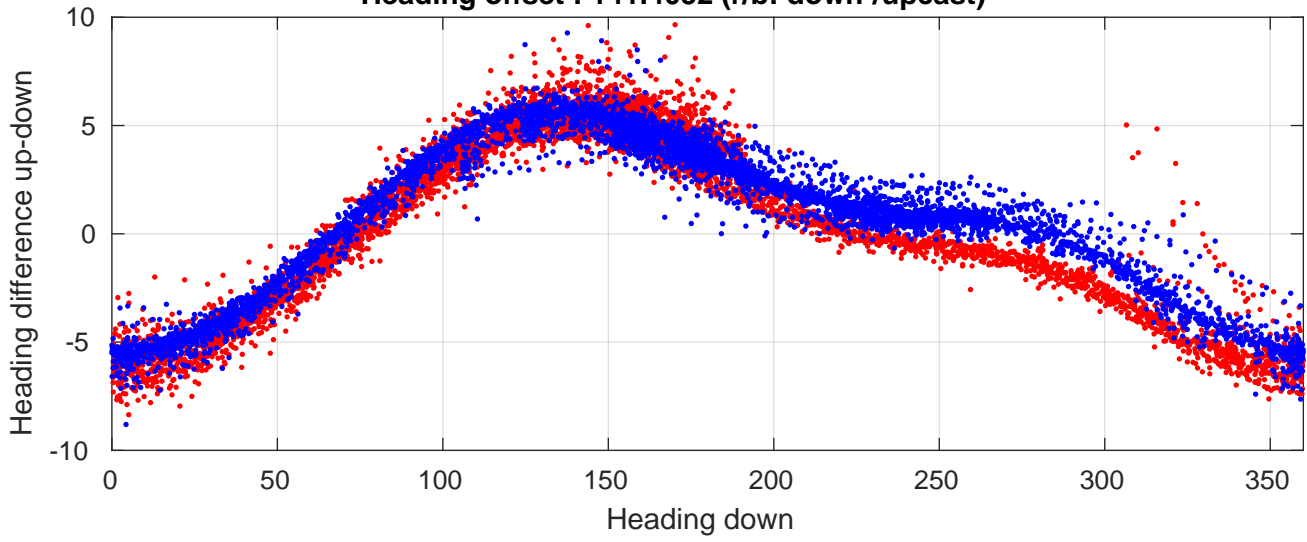

P06 station #125 (V2) Figure 6

Heading offset : 141.4052 (r/b: down-/upcast)

Pitch offset : -0.42321

Roll offset : -0.87495