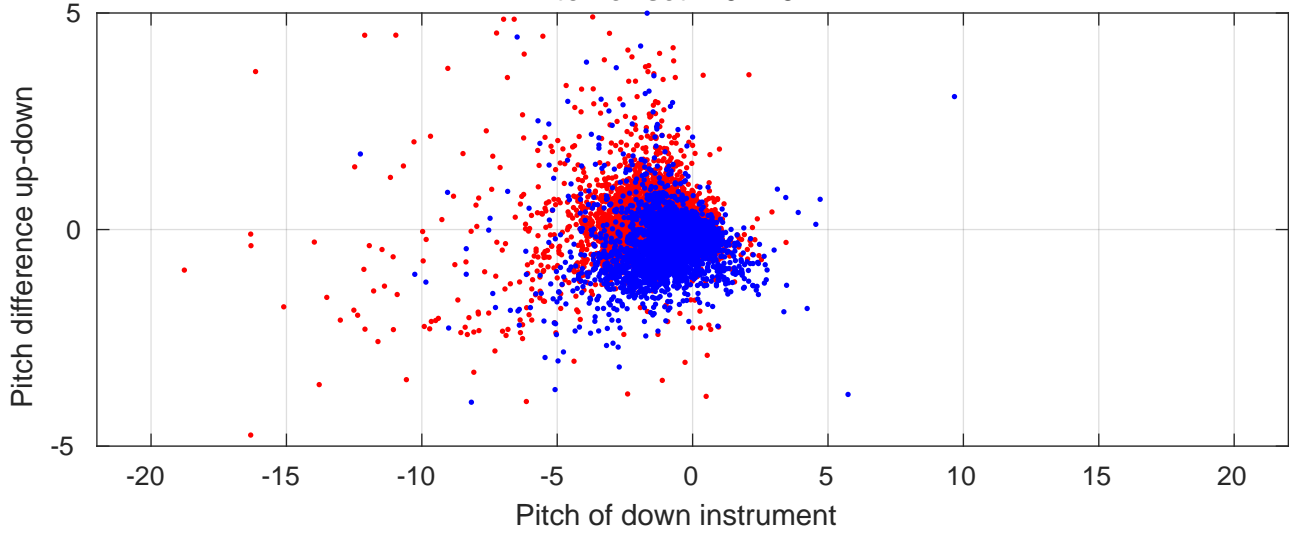

P06 station #125 (V2) Figure 6

Heading offset : 141.4052 (r/b: down-/upcast)

Pitch offset : -0.42321

Roll offset : -0.87495