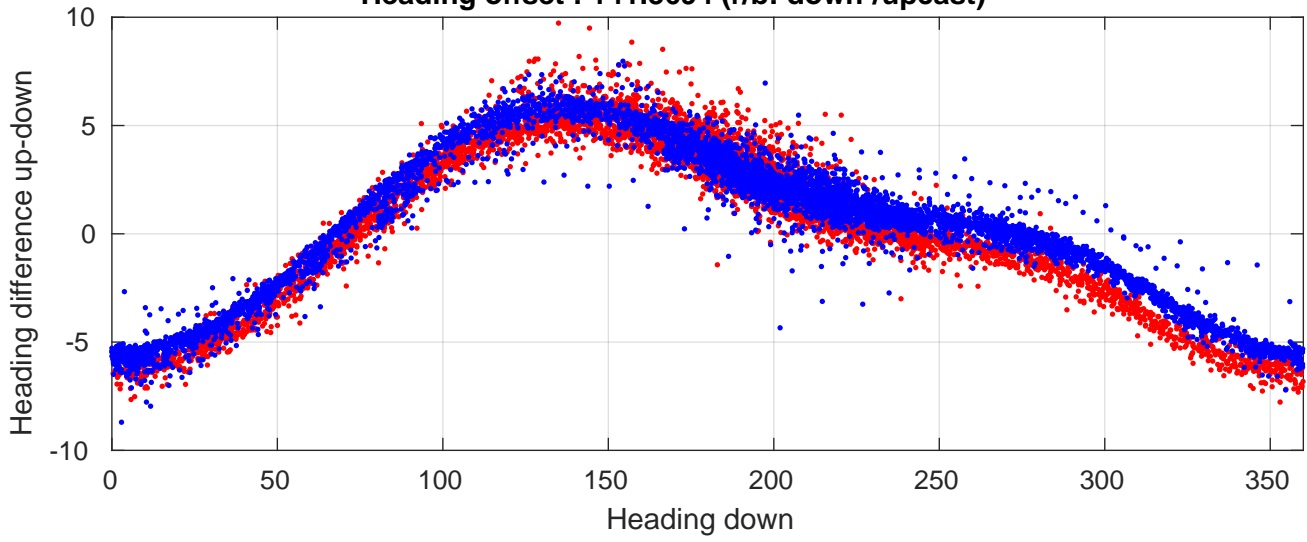

P06 station #126 (V2) Figure 6

Heading offset : 141.3694 (r/b: down-/upcast)

Pitch offset : -0.37506

Roll offset : -0.89209