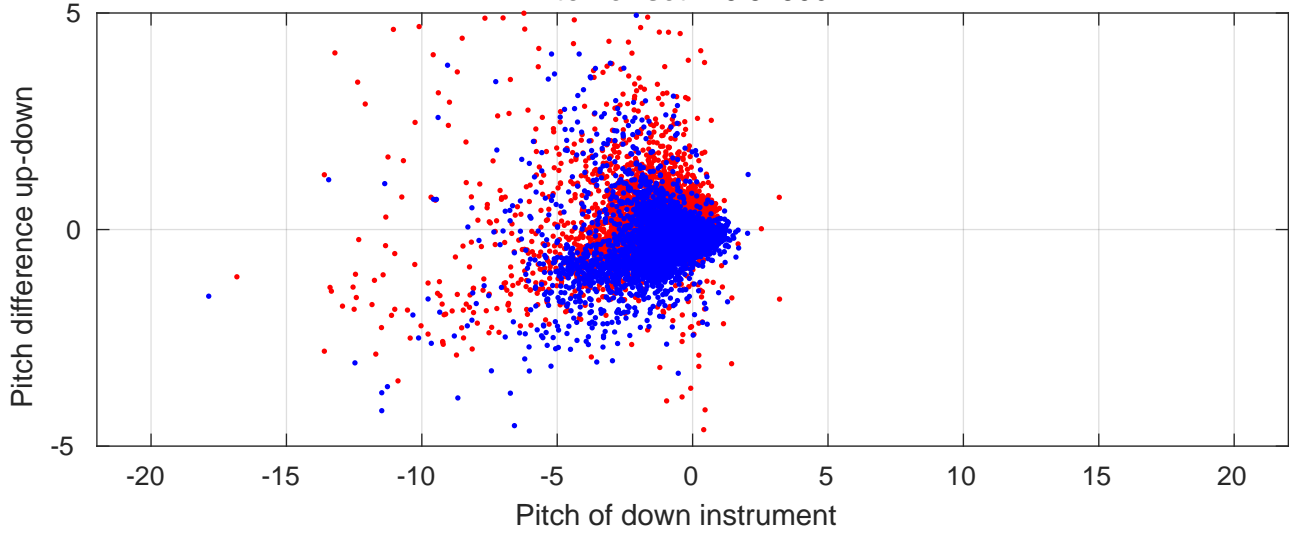

P06 station #126 (V2) Figure 6

Heading offset : 141.3694 (r/b: down-/upcast)

Pitch offset : -0.37506

Roll offset : -0.89209