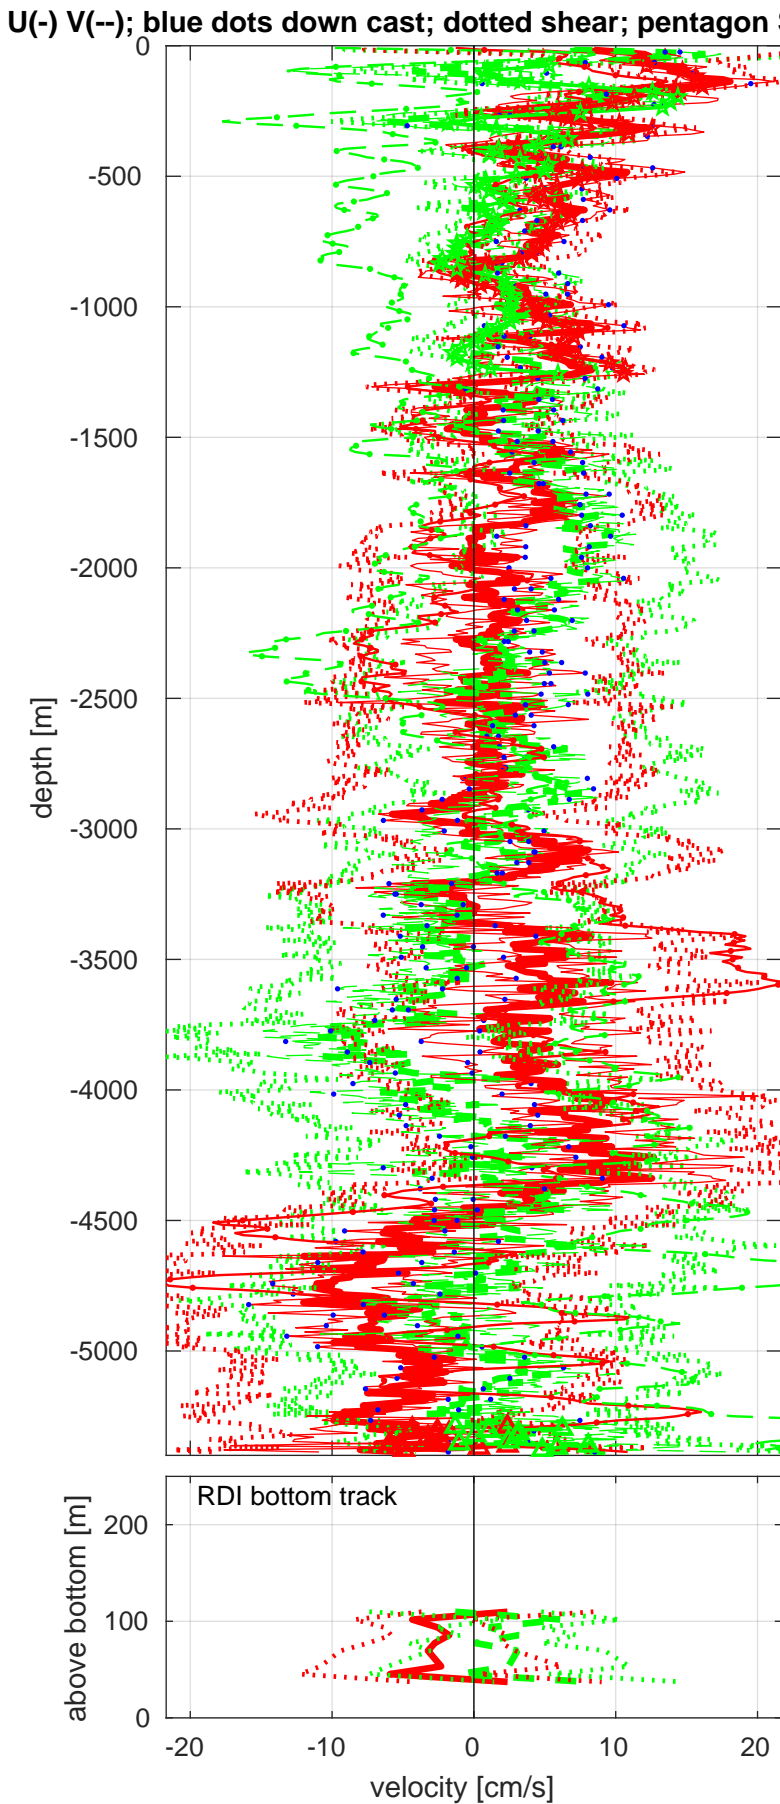

# Station : P06 station #127 (V2) Figure 1

Start: 32°S 29.9868' 159°W 42.9924'  
 08-Aug-2017 03:10:11  
 End: 32°S 29.9988' 159°W 42.9982'  
 08-Aug-2017 08:17:48  
 u-mean: 2 [cm/s] v-mean 2 [cm/s]  
 binsize do: 8 [m] binsize up: 8 [m]  
 mag. deviation 18.7  
 wdiff: 0.2 pglim: 0 elim 0.5  
 bar:1.0 bot:1.0 sad:1.0  
 weightmin 0.1 weightpower: 1.0  
 max depth: 5387 [m] bottom: 5400 [m]