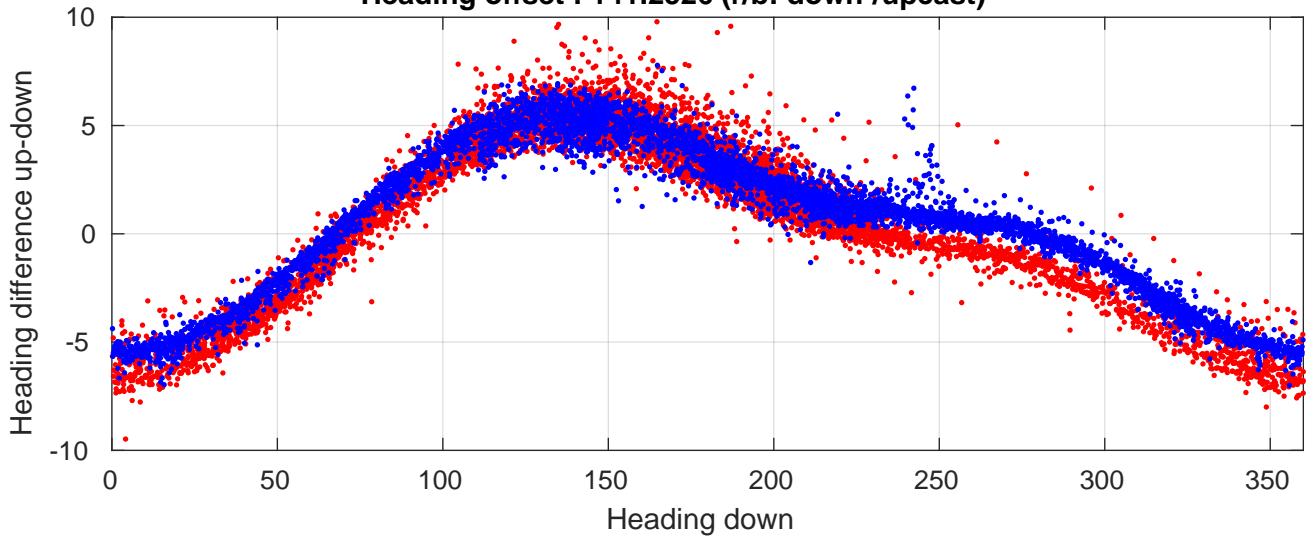

P06 station #127 (V2) Figure 6

Heading offset : 141.2526 (r/b: down-/upcast)

Pitch offset : -0.43266

Roll offset : -0.88981