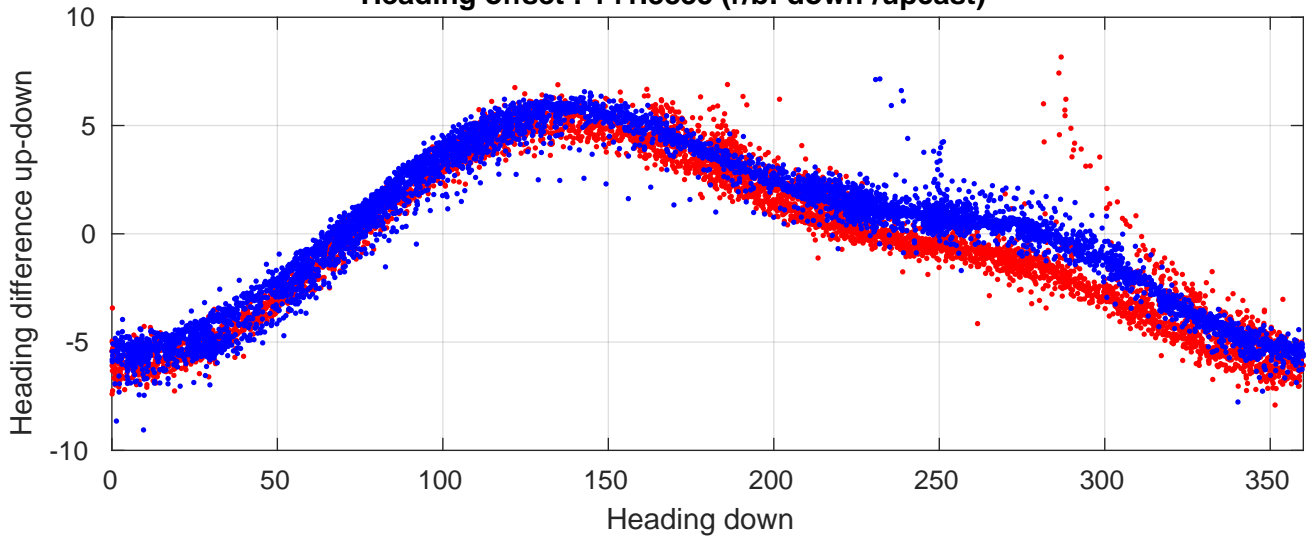

P06 station #128 (V2) Figure 6

Heading offset : 141.3835 (r/b: down-/upcast)

Pitch offset : -0.15686

Roll offset : -0.93201