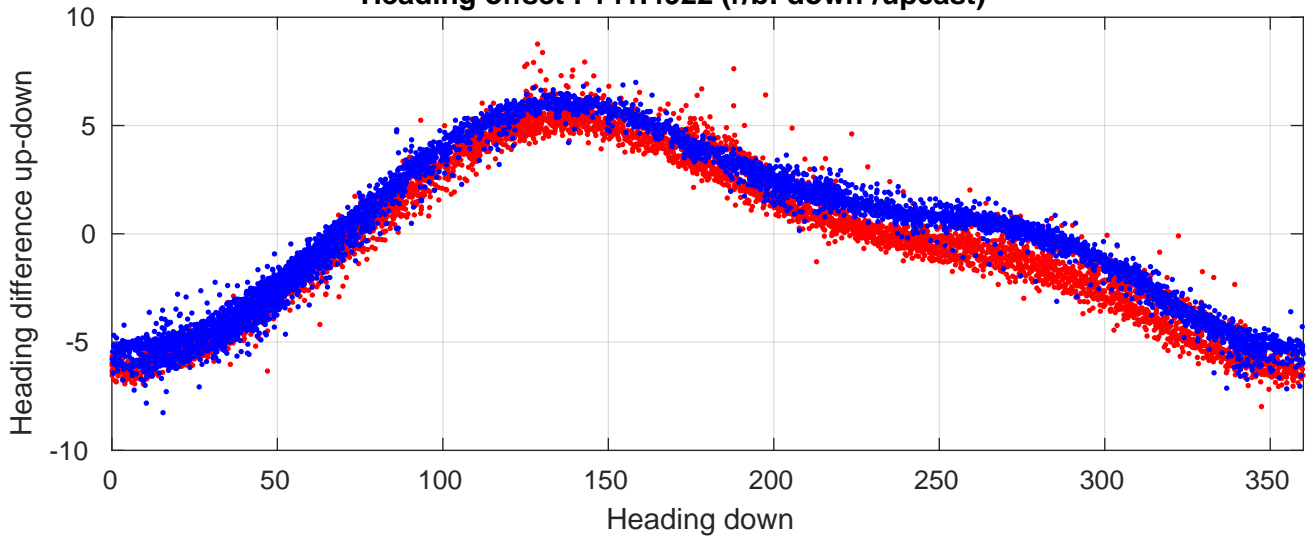

P06 station #129 (V2) Figure 6

Heading offset : 141.4922 (r/b: down-/upcast)

Pitch offset : -0.16483

Roll offset : -0.89071