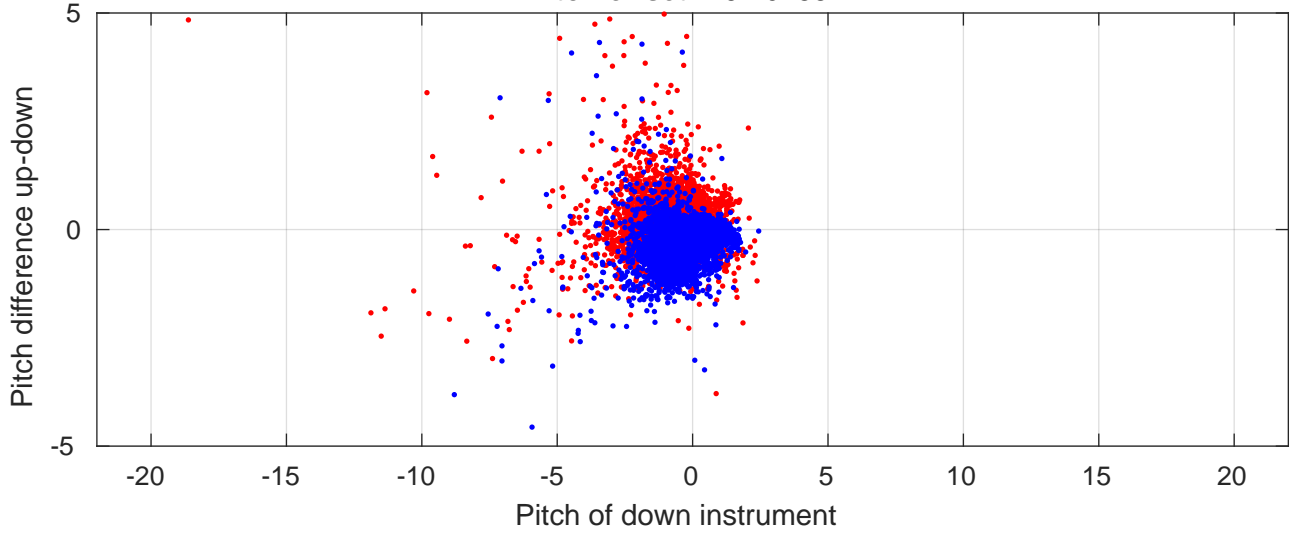

P06 station #129 (V2) Figure 6

Heading offset : 141.4922 (r/b: down-/upcast)

Pitch offset : -0.16483

Roll offset : -0.89071