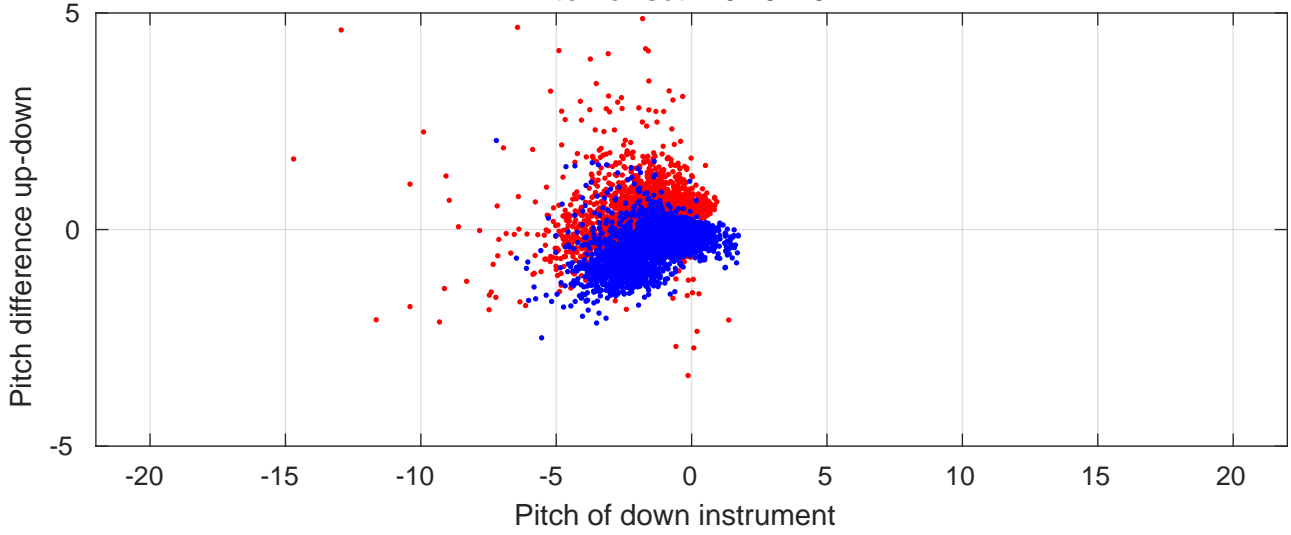

P06 station #131 (V2) Figure 6

Heading offset : 141.53 (r/b: down/upcast)

Pitch offset : -0.49119

Roll offset : -0.5792