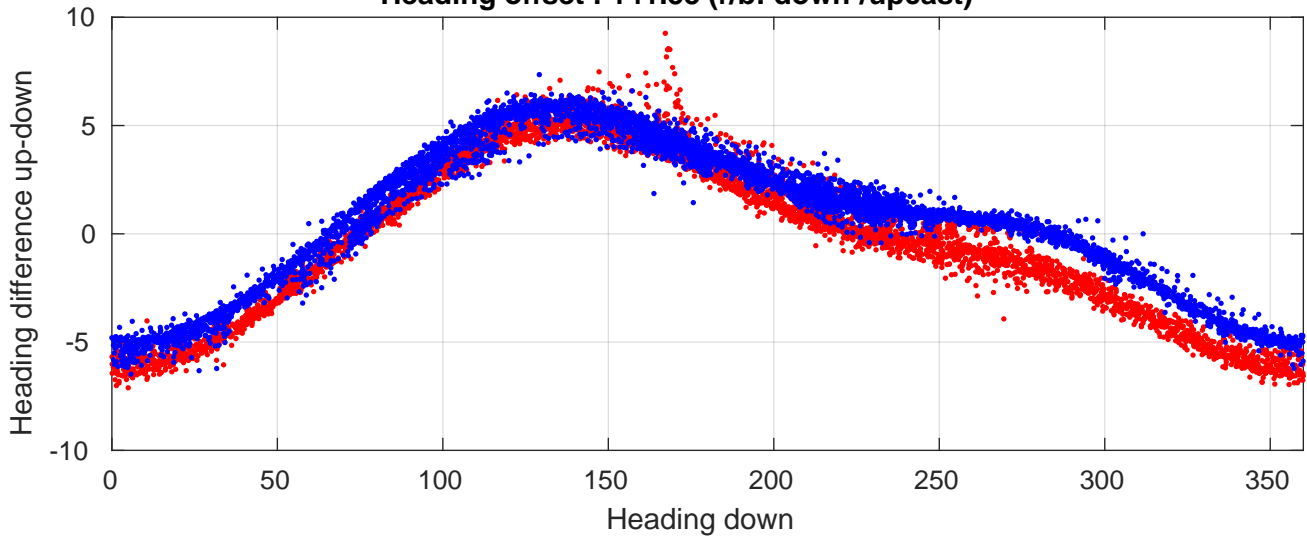

P06 station #131 (V2) Figure 6

Heading offset : 141.53 (r/b: down/upcast)

Pitch offset : -0.49119

Roll offset : -0.5792