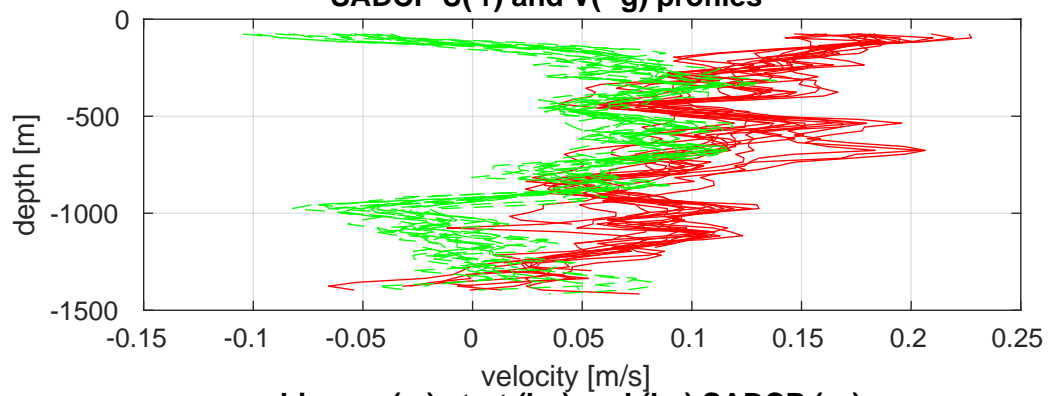

P06 station #132 (V2)
SADCP U(-r) and V(-g) profiles

ship nav (g.) start (bp) end (kp) SADCP (rp)