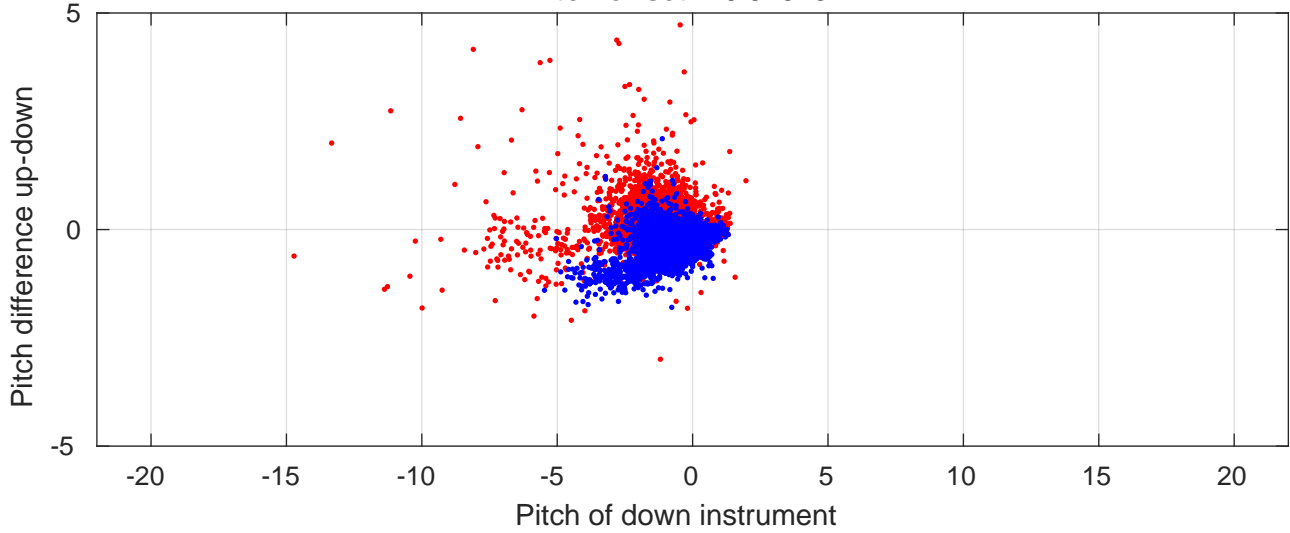

# P06 station #135 (V2) Figure 6

Heading offset : 141.4719 (r/b: down-/upcast)

Pitch offset : -0.52375

Roll offset : -0.58288