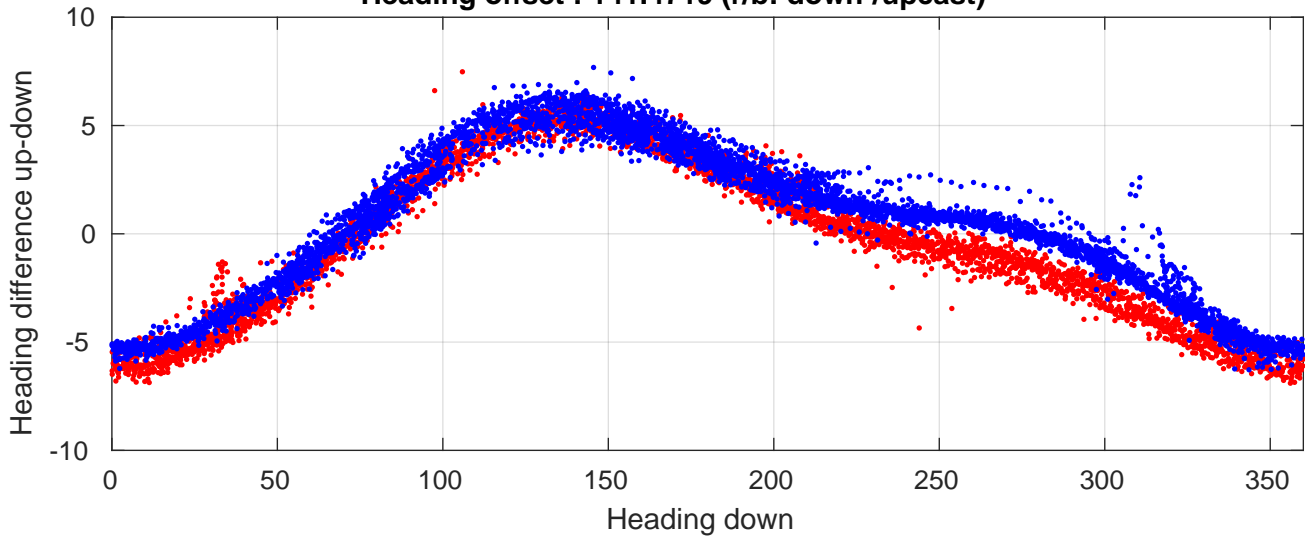

# P06 station #135 (V2) Figure 6

Heading offset : 141.4719 (r/b: down-/upcast)

Pitch offset : -0.52375

Roll offset : -0.58288