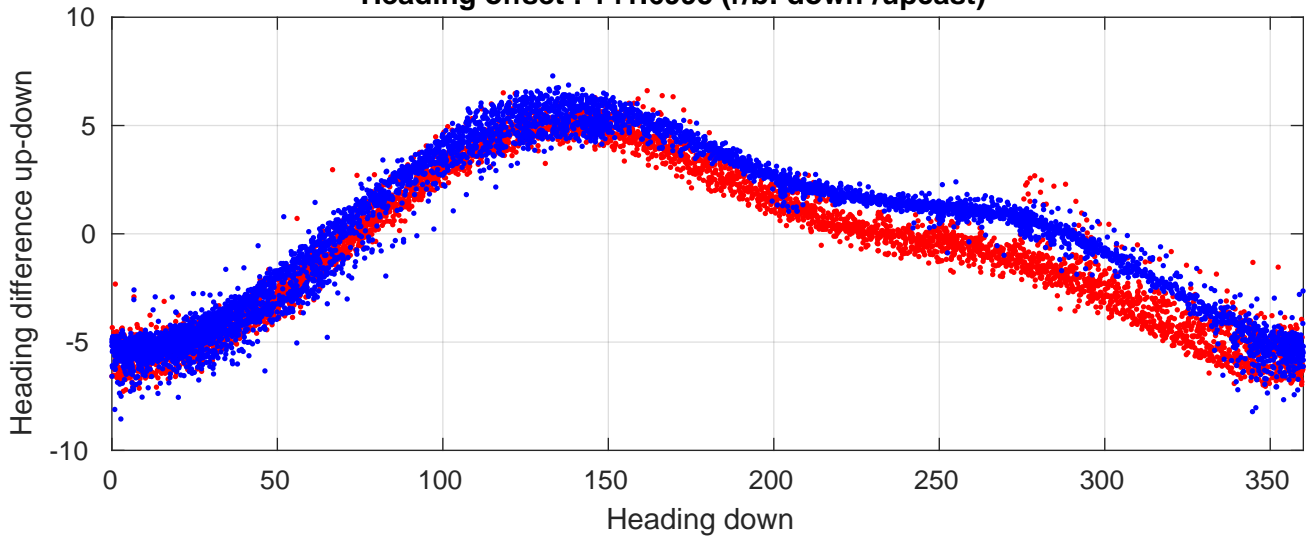

# P06 station #136 (V2) Figure 6

Heading offset : 141.6995 (r/b: down-/upcast)

Pitch offset : -0.38798

Roll offset : -0.64052