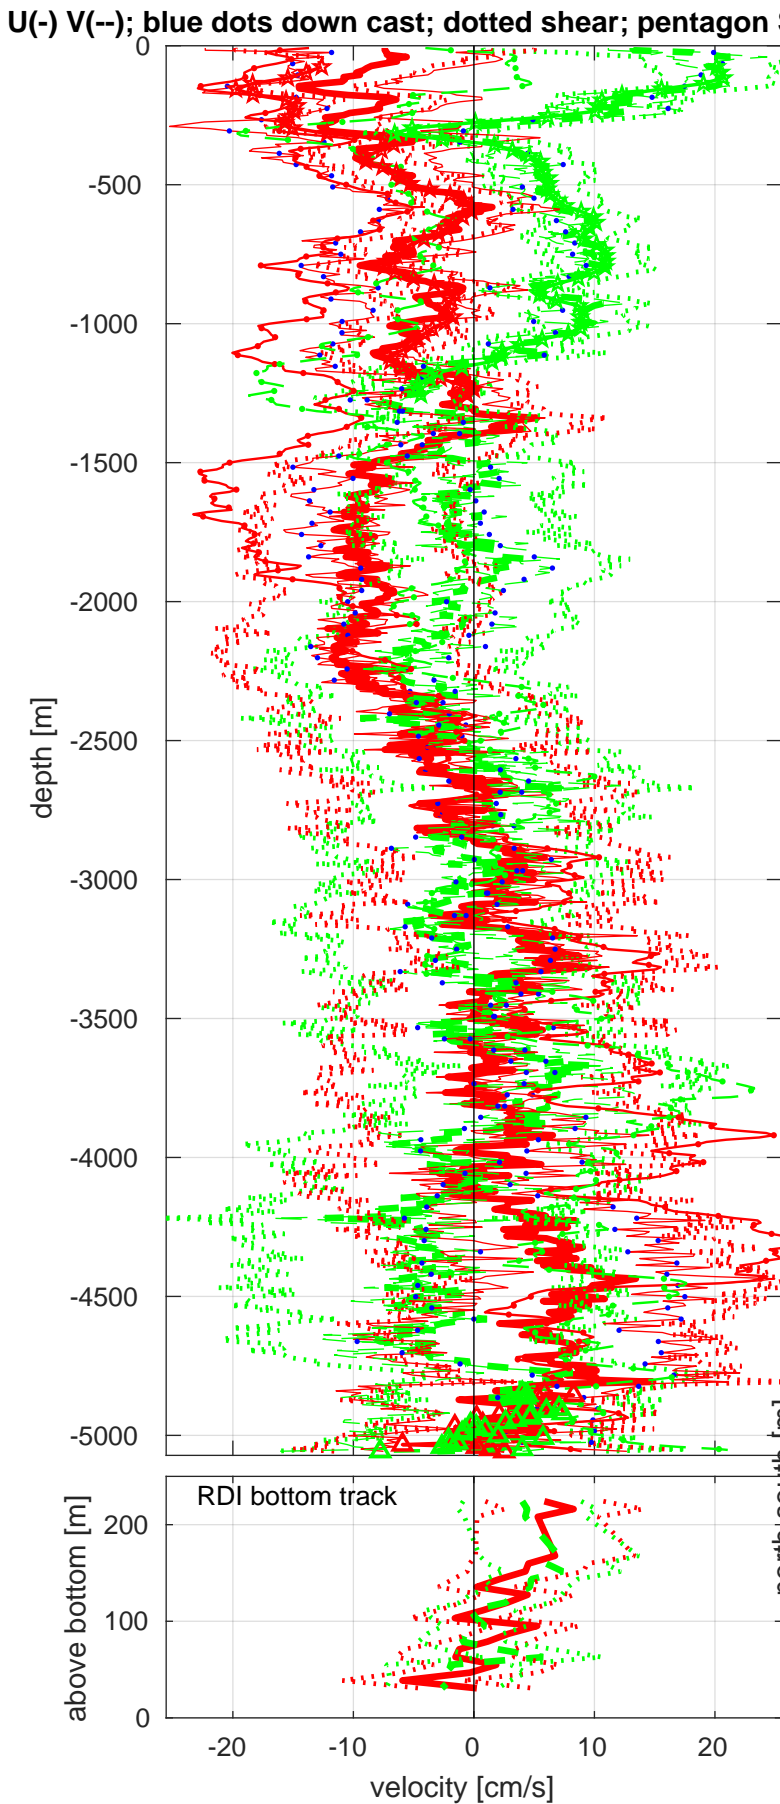

Station : P06 station #137 (V2) Figure 1

Start: 32°S 29.9256' 152°W 55.6908'
 11-Aug-2017 11:47:46
 End: 32°S 29.9748' 152°W 55.7604'
 11-Aug-2017 15:43:08
 u-mean: -2 [cm/s] v-mean 1 [cm/s]
 binsize do: 8 [m] binsize up: 8 [m]
 mag. deviation 18.7
 wdifff: 0.2 pglim: 0 elim 0.5
 bar:1.0 bot:1.0 sad:1.0
 weightmin 0.1 weightpower: 1.0
 max depth: 5066 [m] bottom: 5072 [m]