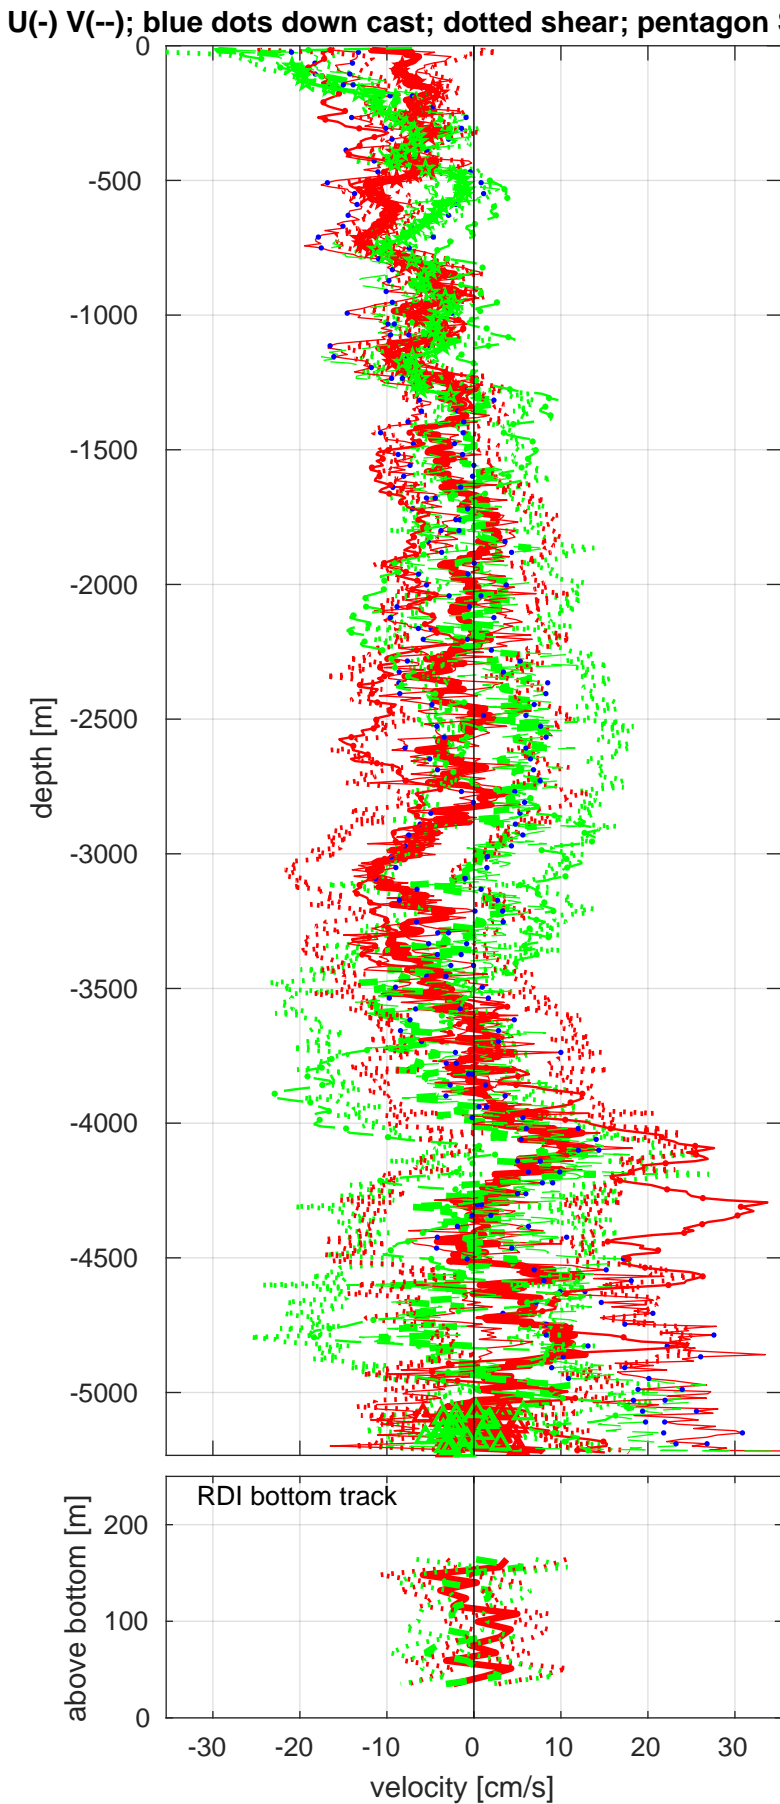

Station : P06 station #139 (V2) Figure 1

Start: 32°S 30.0047' 151°W 35.3028'
 12-Aug-2017 03:33:57
 End: 32°S 29.9940' 151°W 35.3076'
 12-Aug-2017 07:57:04
 u-mean: -2 [cm/s] v-mean -2 [cm/s]
 binsize do: 8 [m] binsize up: 8 [m]
 mag. deviation 18.7
 wdifff: 0.2 pglim: 0 elim 0.5
 bar:1.0 bot:1.0 sad:1.0
 weightmin 0.1 weightpower: 1.0
 max depth: 5225 [m] bottom: 5233 [m]