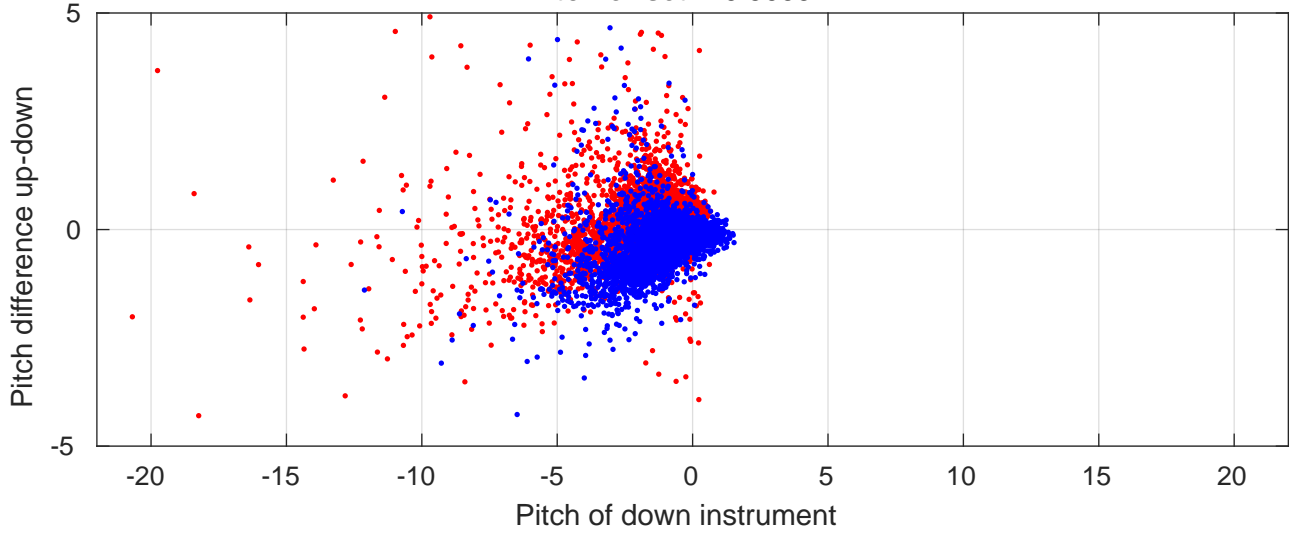

# P06 station #139 (V2) Figure 6

Heading offset : 141.4817 (r/b: down-/upcast)

Pitch offset : -0.30591

Roll offset : -0.63114