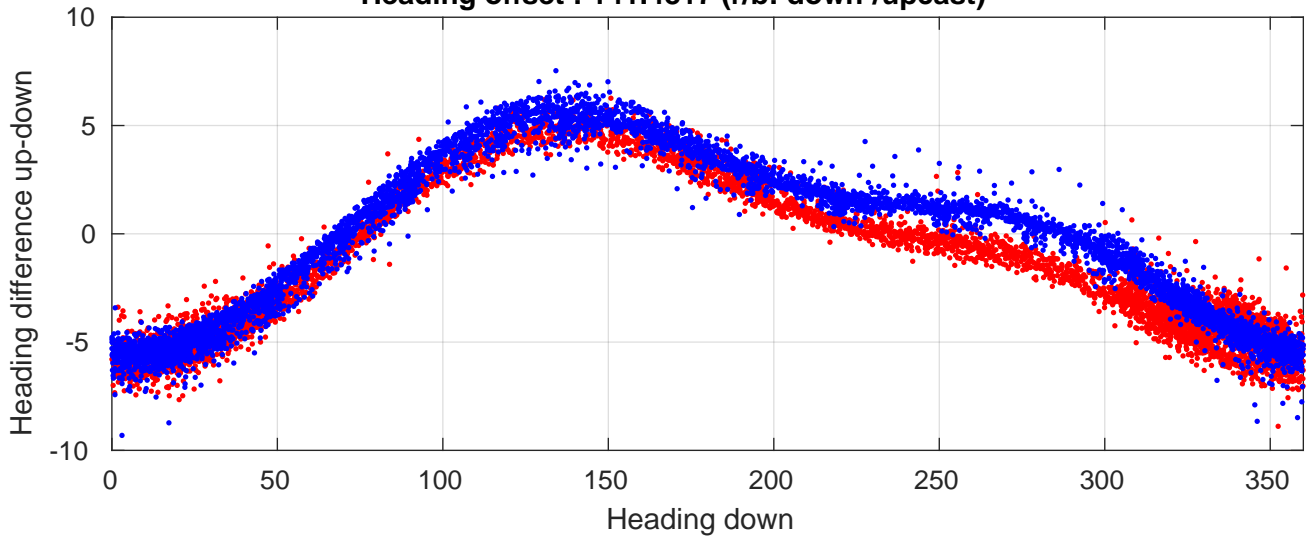

# P06 station #139 (V2) Figure 6

Heading offset : 141.4817 (r/b: down-/upcast)

Pitch offset : -0.30591

Roll offset : -0.63114