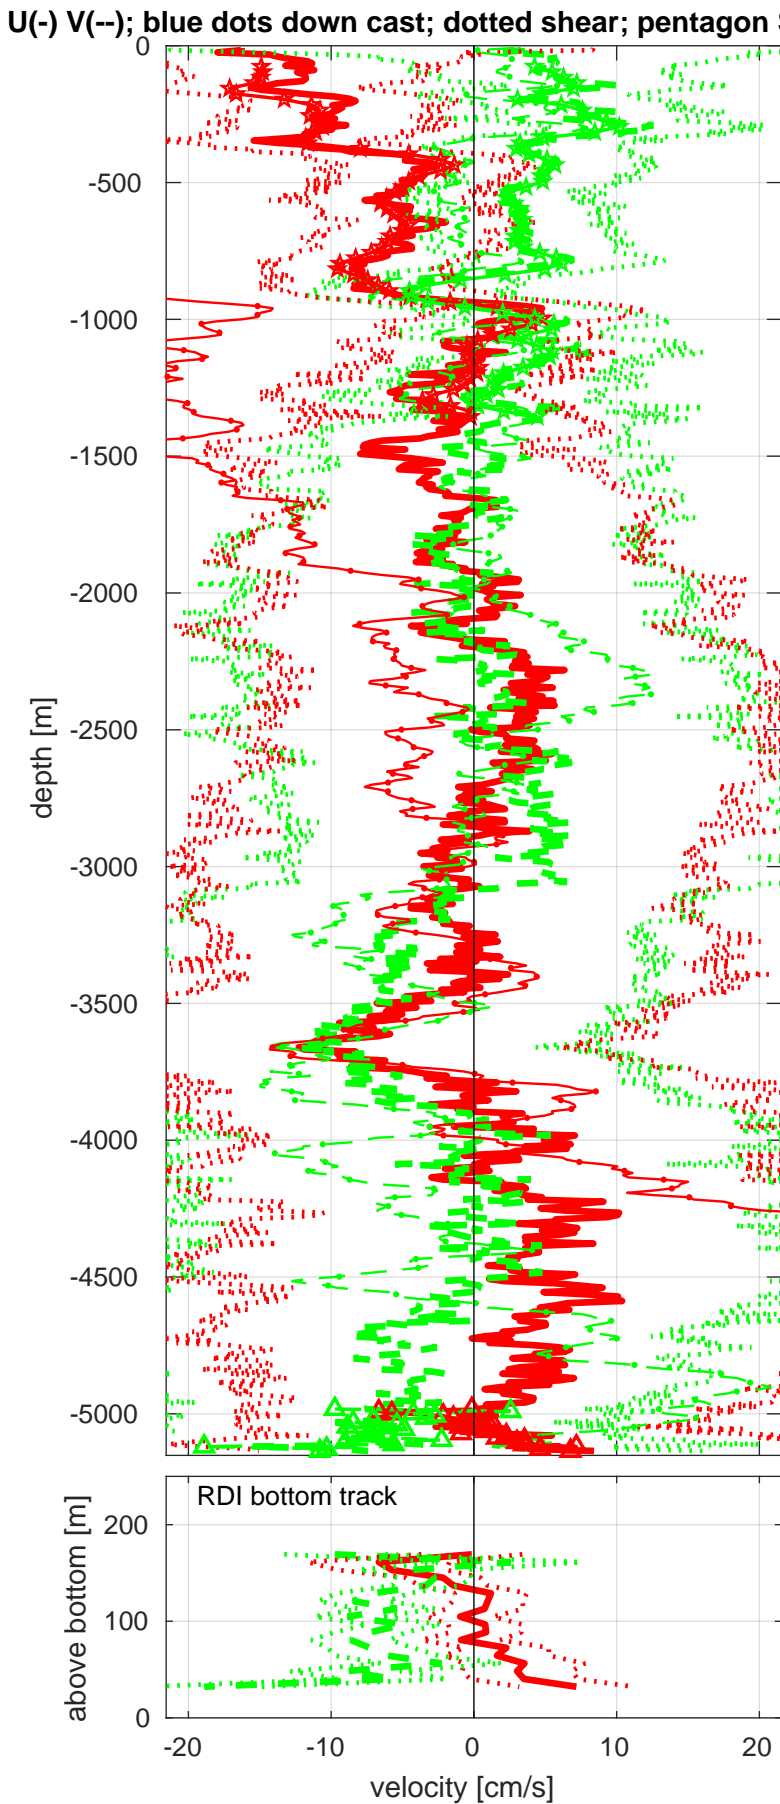

# Station : P06 station #141 (V2) Figure 1

Start: 32°S 29.9844' 150°W 14.8968'  
 12-Aug-2017 19:35:24  
 End: 32°S 30.0048' 150°W 14.9100'  
 12-Aug-2017 23:40:18  
 u-mean: -1 [cm/s] v-mean -0 [cm/s]  
 binsize do: 8 [m] binsize up: 8 [m]  
 mag. deviation 18.7  
 wdifff: 0.2 pglim: 0 elim 0.5  
 bar:1.0 bot:1.0 sad:1.0  
 weightmin 0.1 weightpower: 1.0  
 max depth: 5146 [m] bottom: 5152 [m]