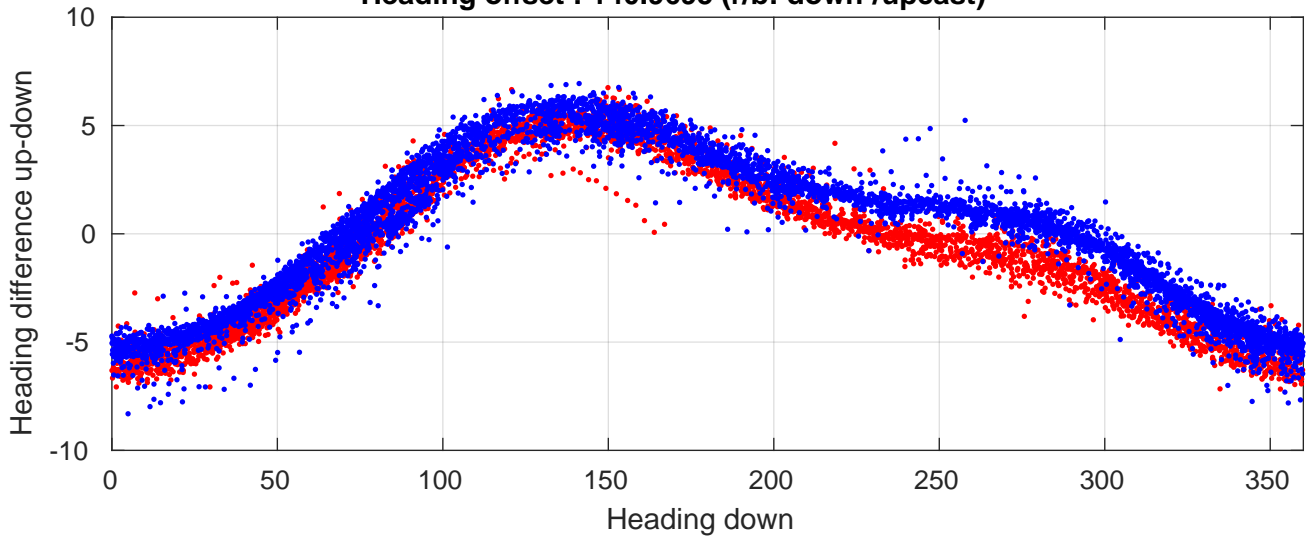

P06 station #141 (V2) Figure 6

Heading offset : 140.9695 (r/b: down-/upcast)

Pitch offset : -0.60966

Roll offset : -0.61541