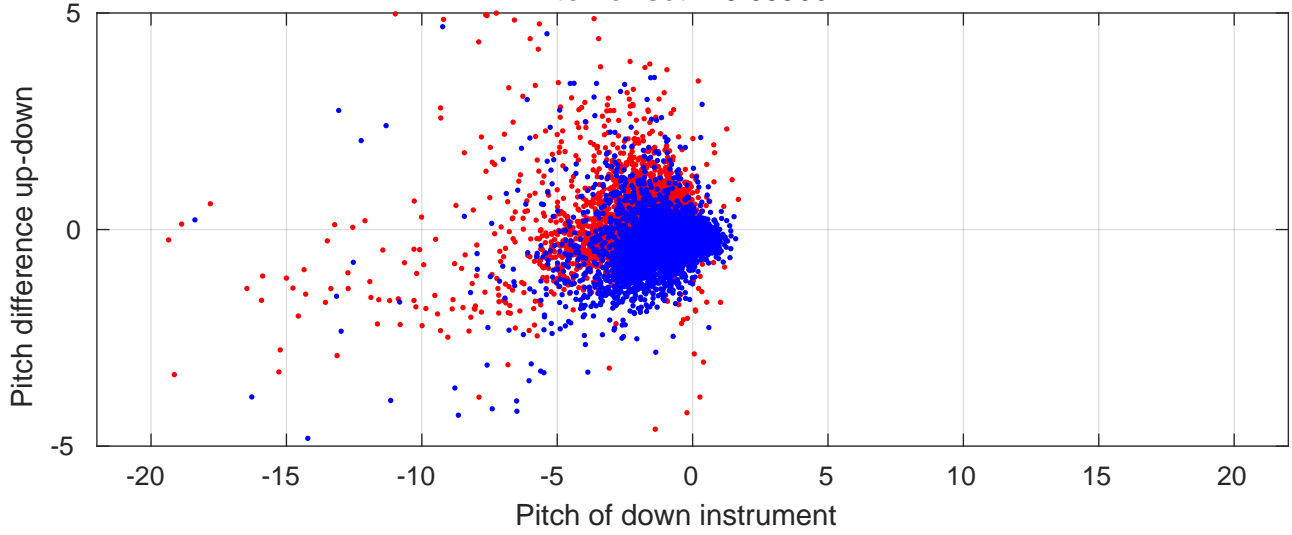

P06 station #141 (V2) Figure 6

Heading offset : 140.9695 (r/b: down-/upcast)

Pitch offset : -0.60966

Roll offset : -0.61541